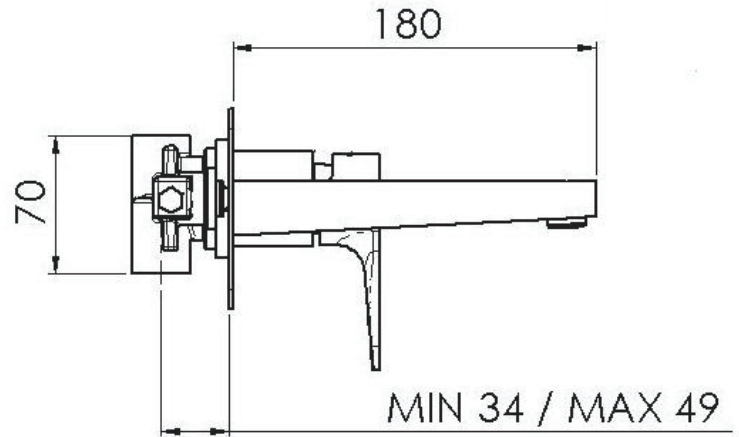

DANIEL

SCHEDA TECNICA TECHNICAL FEATURES

ART. COD.

SR632

ACQUA FREDDA
COLD WATER G1/2

ACQUA CALDA
HOT WATER G1/2

MATERIALI / MATERIALS

OTTONE CROMATO / CHROME PLATED BRASS