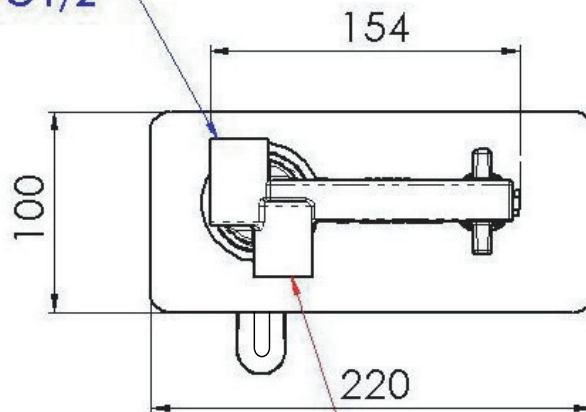

DANIEL

SCHEDA TECNICA TECHNICAL FEATURES

ART. COD.

SR632

ACQUA FREDDA
COLD WATER G1/2

ACQUA CALDA
HOT WATER G1/2

MATERIALI / MATERIALS

OTTONE CROMATO / CHROME PLATED BRASS