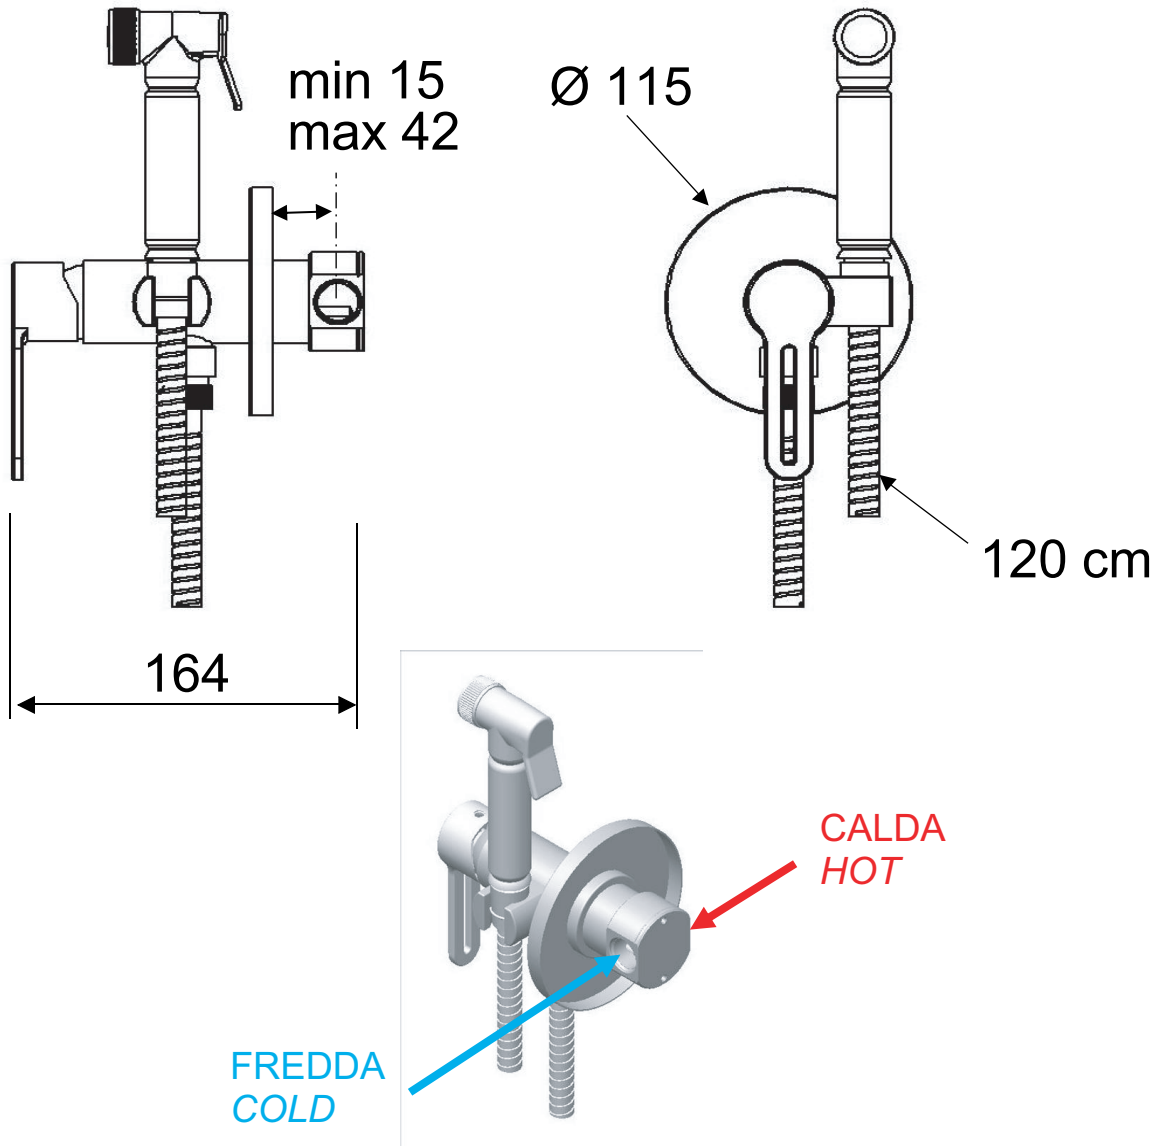

DANIEL

SCHEDA TECNICA TECHNICAL FEATURES

ART. COD.

SR645

MATERIALI / MATERIALS

OTTONE CROMATO / CHROME PLATED BRASS

CROMATURA / CHROME PLATING

UNI EN 248