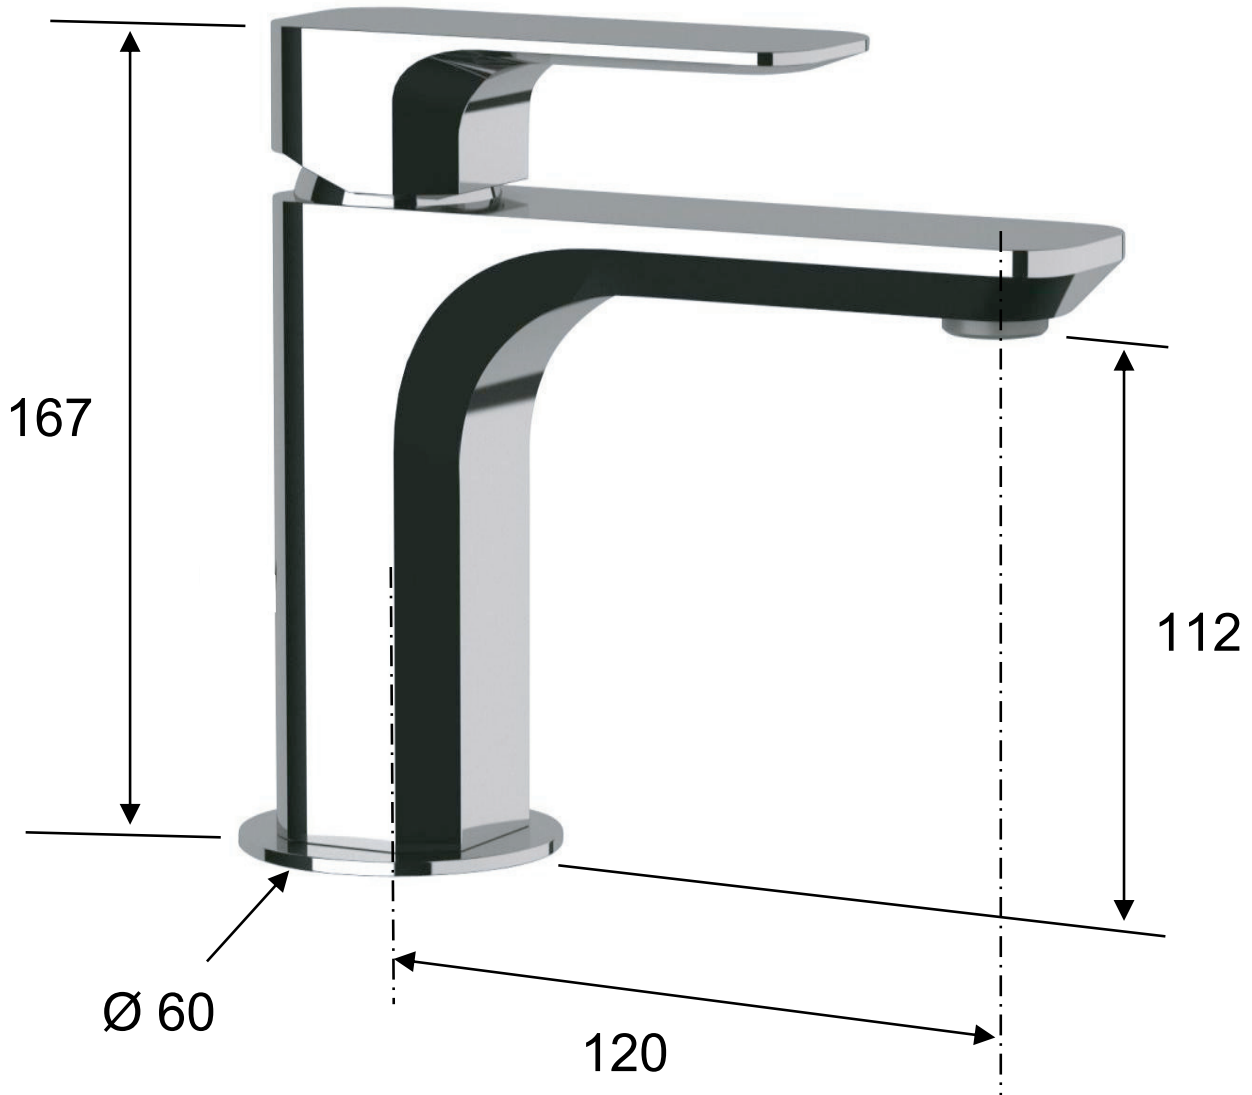

DANIEL

SCHEDA TECNICA TECHNICAL FEATURES

ART. COD.

TA606

MATERIALI / MATERIALS

OTTONE CROMATO / CHROME PLATED BRASS

CROMATURA / CHROME PLATING

UNI EN 248