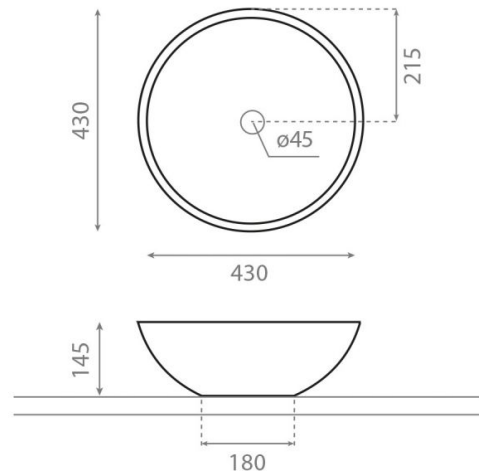

Castellón

Ref. 0012B

430x145 mm

Features

No wall-mounting possibility.
Dimensions: 430x145 mm.
With overflow.
Net weight 8kg, gross weight 9kg.
Units per pallet 52.