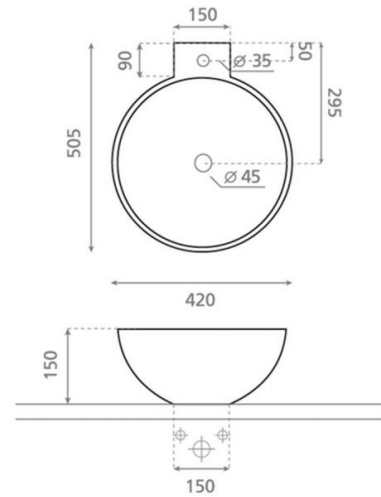

Bayona

Ref. 0028

420x505x150 mm

Features

Wall-mounting possibility.
Without overflow. Valid for Bathco tops.
Net weight 9kg, gross weight 10kg.
Units per pallet 36.