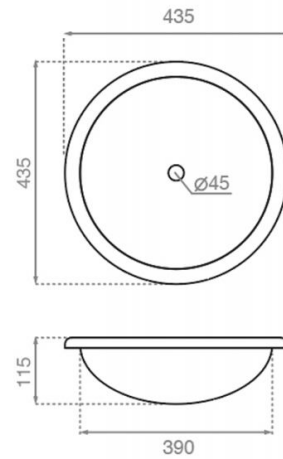

Relief

Ref. 4075

435 x 115 mm

Features

Porcelain washbasin
White porcelain.
Dimensions: 435x435x150 mm
Net weight:
Gross weight:
Units per pallet: