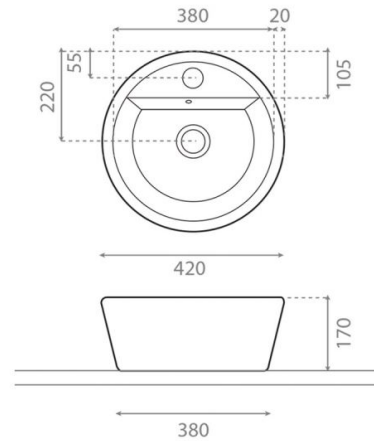

Florenzia-A

Ref. 4056

420x170 mm

Features

Topcounter washbasin.
With overflow.
Net weight 11,5kg, gross weight 12,5kg.
Units per pallet: 50.