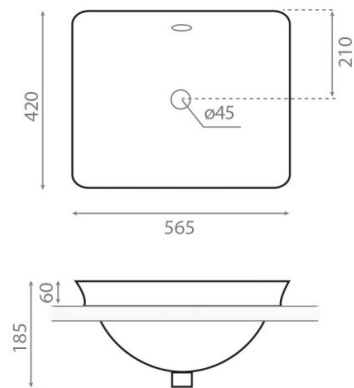

Tokio

Ref. 4061

560x420x185 mm

Features

Porcelain semi-recessed washbasin. Dimensions 565x420x60 mm. Net weight 9kg, gross weight 11kg. Units per pallet 34uds.