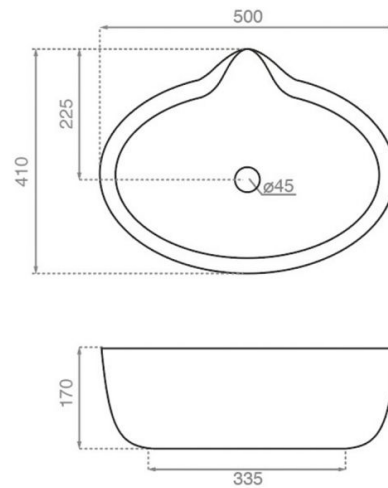

Titanic 2^a class gold edge

Ref. 4074/23

500x410x170 mm.

Features

Porcelain washbasin
White porcelain.
Dimensions: 500x410x170 mm
Net weight:
Gross weight:
Units per pallet: