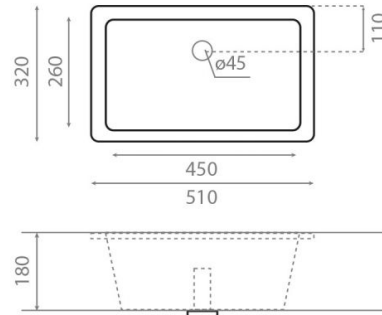

Torino

Ref. 0051B Torino B

510x320x180 mm

Features

No wall-mounting possibility. With overflow. Net weight 9kg, gross weight 10kg. Units per pallet: 48.