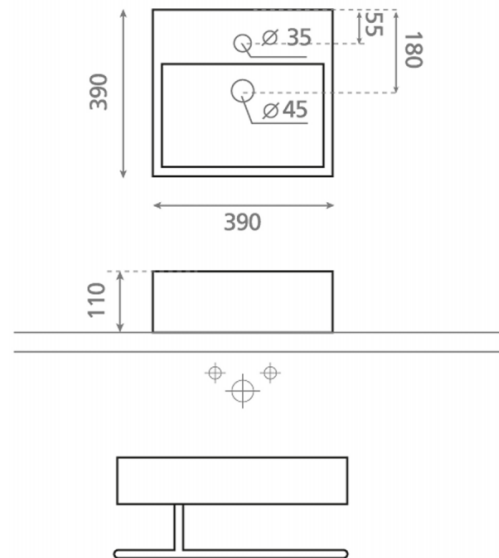

Gomera

Ref. 0017D

390x390x125 mm

Features

- Wall-mounting possibility.
- With overflow.
- Towel rail fixing possibility on both sides.
- Valid for towel rail ref. 0017D/T_330mm.
- Valid for Bathco tops.
- Net weight: 10kg, gross weight: 11kg.
- Units per pallet: 65.