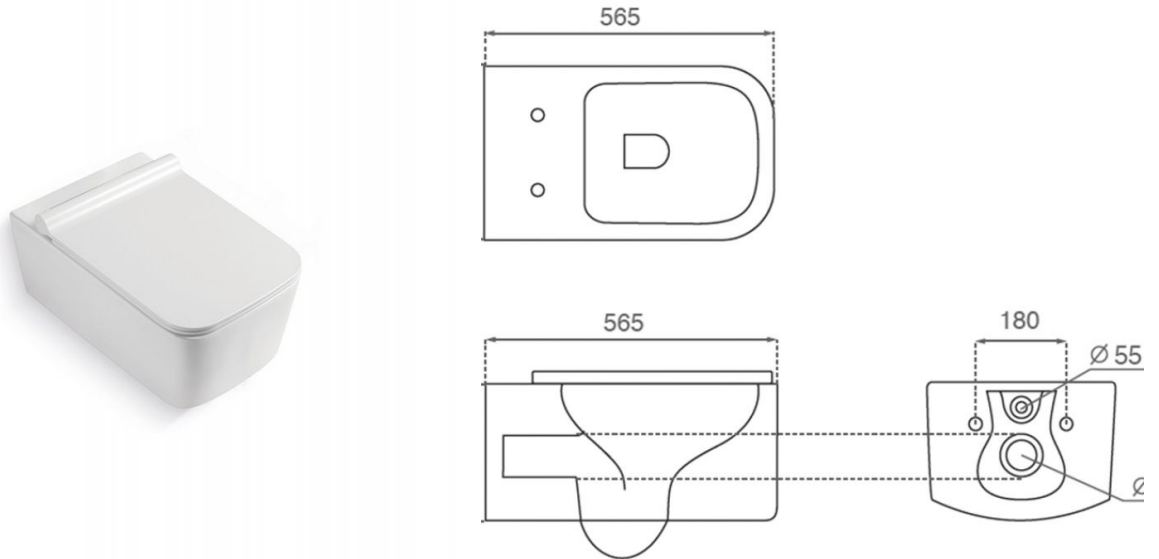

Wall-hung WC Yucón

Ref. 4533/UF

565x370x360 mm.

Features

Available colors: