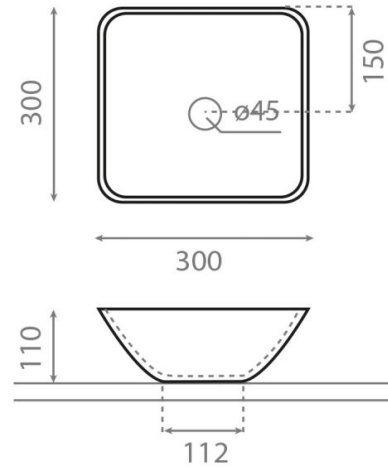

Baviera

Ref. 4050

300x300x110 mm

Features

No wall-mounting possibility
Without overflow
Net weight 3kg, gross weight 4kg.
Units per pallet: 114.