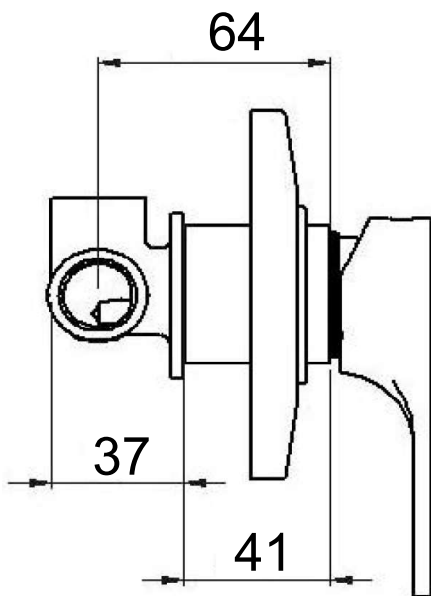

**DANIEL**

SCHEDA TECNICA TECHNICAL FEATURES

ART. COD.

**OM602**

USCITA DOCCIA  
SHOWER OUTLET  
G 1/2

ENTRATA ACQUA FREDDA  
COLD WATER INLET  
G 1/2

ENTRATA ACQUA CALDA  
HOT WATER INLET  
G 1/2

**MATERIALI / MATERIALS**

OTTONE CROMATO / CHROME PLATED BRASS

**CROMATURA / CHROME PLATING**

UNI EN 248