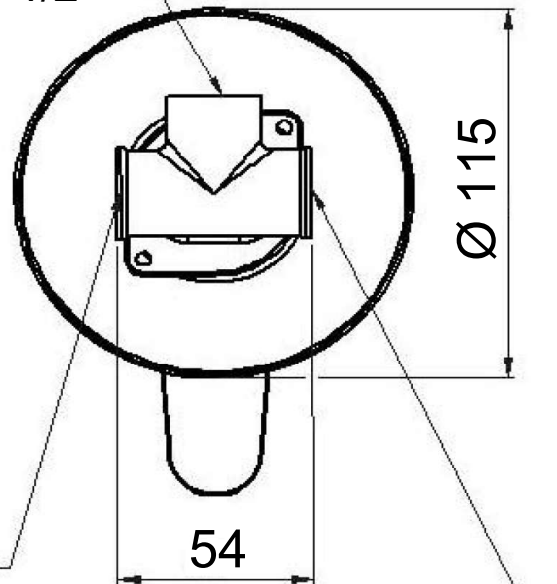

**DANIEL**

SCHEDA TECNICA TECHNICAL FEATURES

ART. COD.

**OM602**

USCITA DOCCIA  
SHOWER OUTLET  
G 1/2

ENTRATA ACQUA FREDDA  
COLD WATER INLET  
G 1/2

ENTRATA ACQUA CALDA  
HOT WATER INLET  
G 1/2

**MATERIALI / MATERIALS**

OTTONE CROMATO / CHROME PLATED BRASS

**CROMATURA / CHROME PLATING**

UNI EN 248