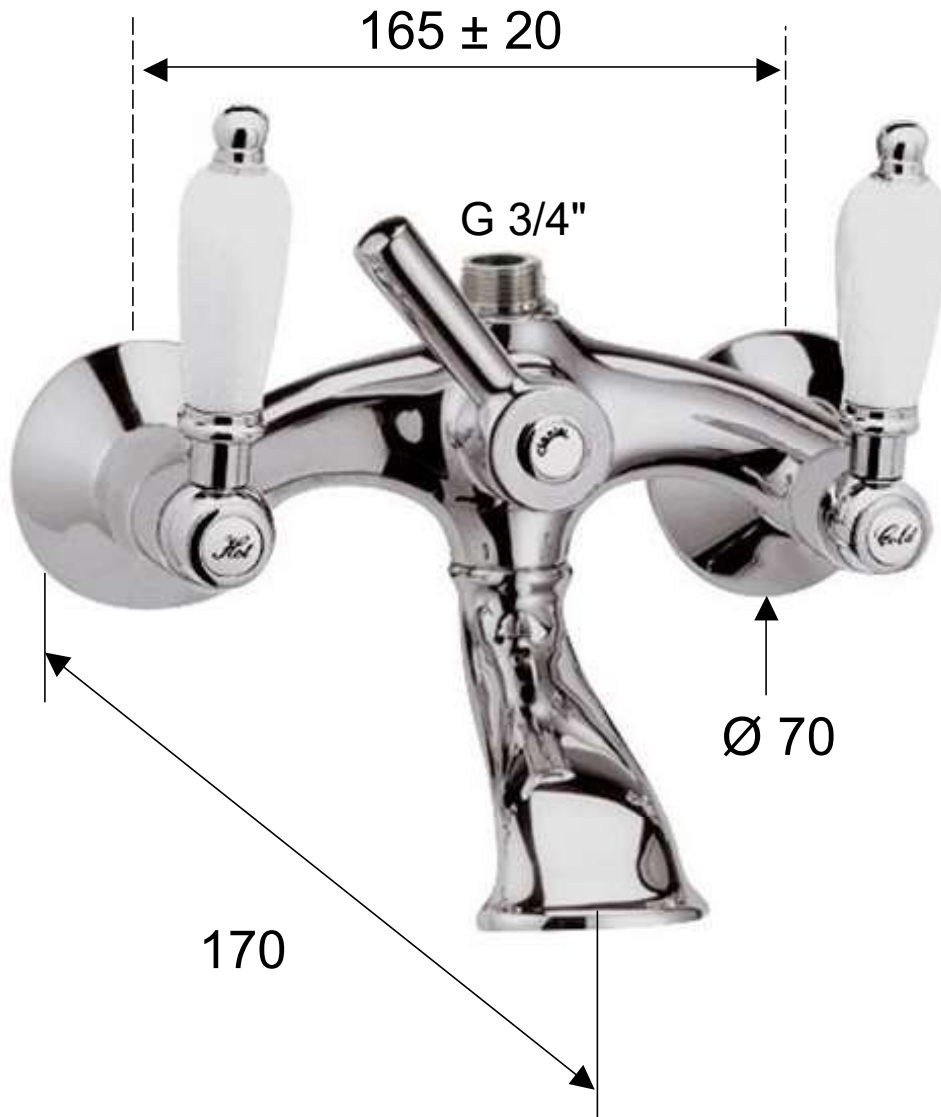

DANIEL

SCHEDA TECNICA TECHNICAL FEATURES

ART. COD.

RT4100Z

MATERIALI / MATERIALS

OTTONE CROMATO / CHROME PLATED BRASS

CROMATURA / CHROME PLATING

UNI EN 248