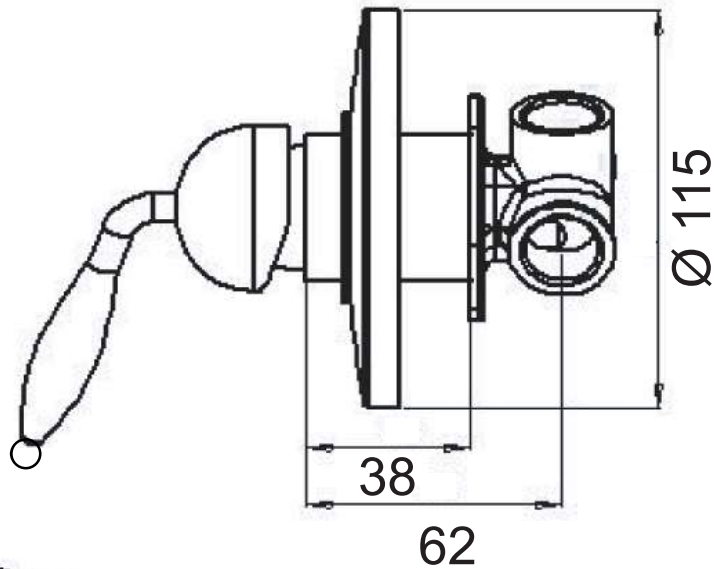

SCHEDA TECNICA TECHNICAL FEATURES

DANIEL

ART. COD.

RT602

USCITA
DOCCIA
SHOWER
OUTLET
G1/2

ENTRATA
ACQUA FREDDA
COLD WATER
INLET
G1/2

ENTRATA ACQUA CALDA
HOT WATER INLET
G1/2

MATERIALI / MATERIALS