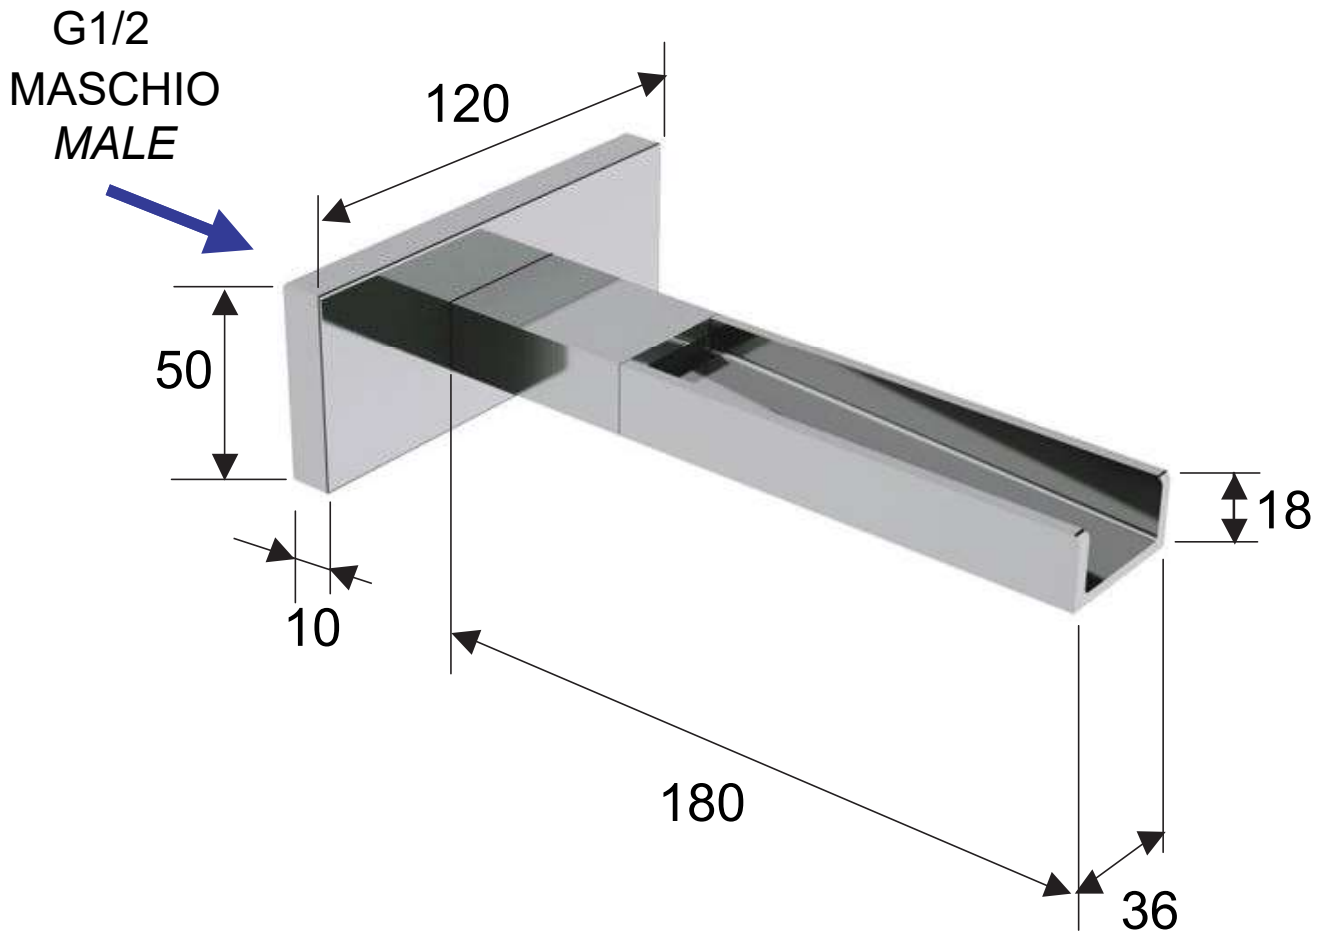

DANIEL

SCHEDA TECNICA TECHNICAL FEATURES

ART. COD.

CW4704

MATERIALI / MATERIALS

OTTONE CROMATO / CHROME PLATED BRASS

CROMATURA / CHROME PLATING

UNI EN 248