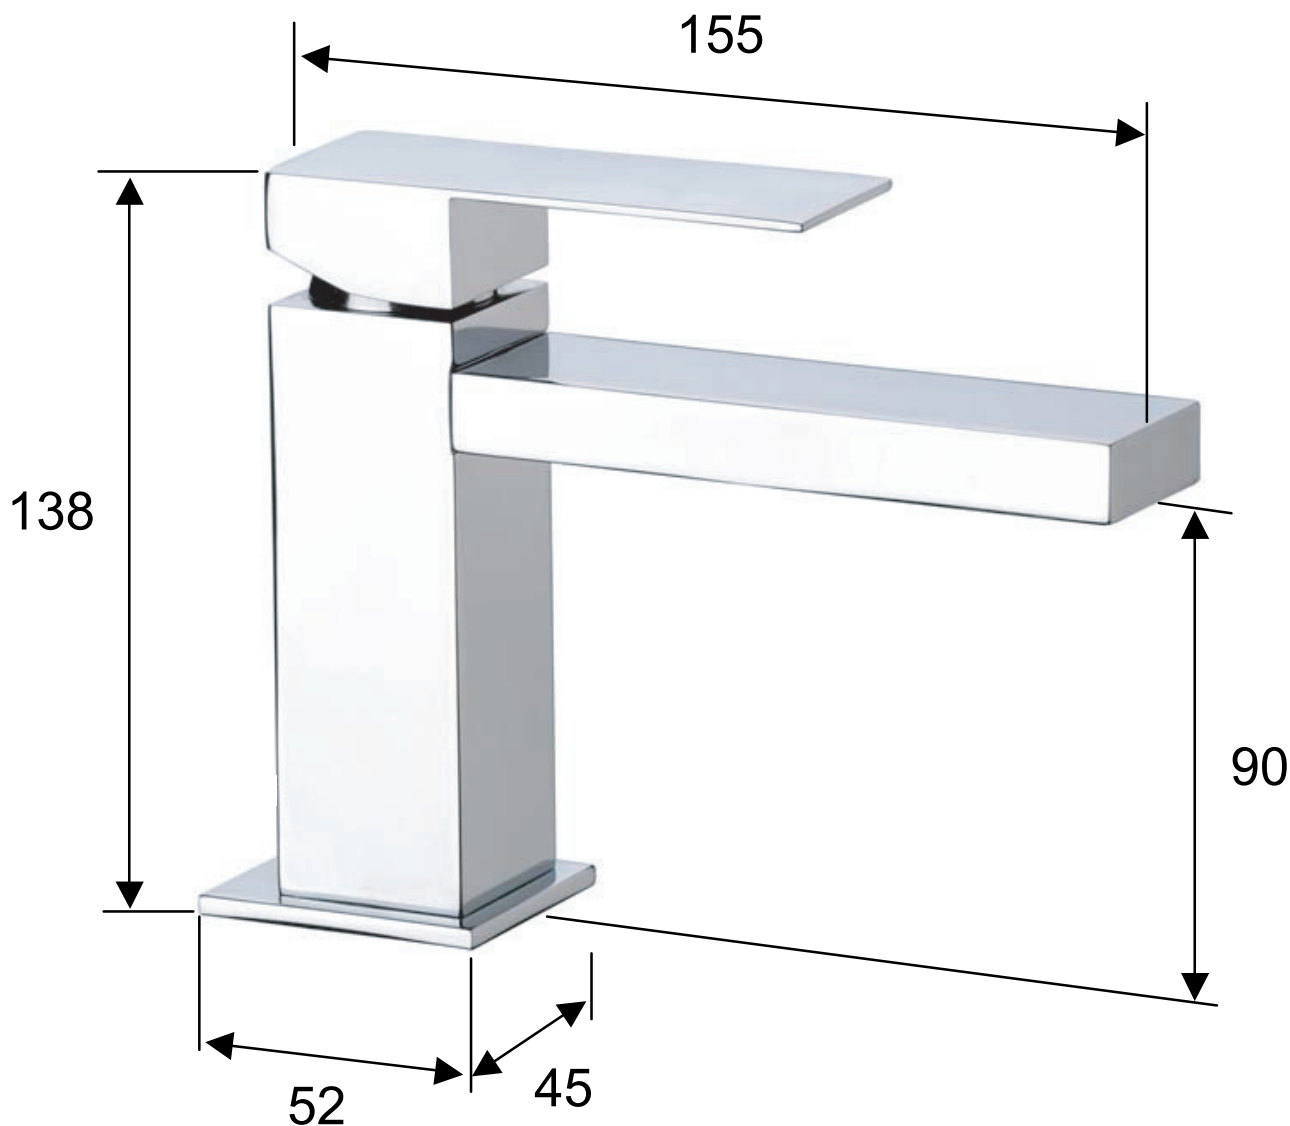

DANIEL

SCHEDA TECNICA TECHNICAL FEATURES

ART. COD.

SK606

MATERIALI / MATERIALS

OTTONE CROMATO / CHROME PLATED BRASS

CROMATURA / CHROME PLATING

UNI EN 248