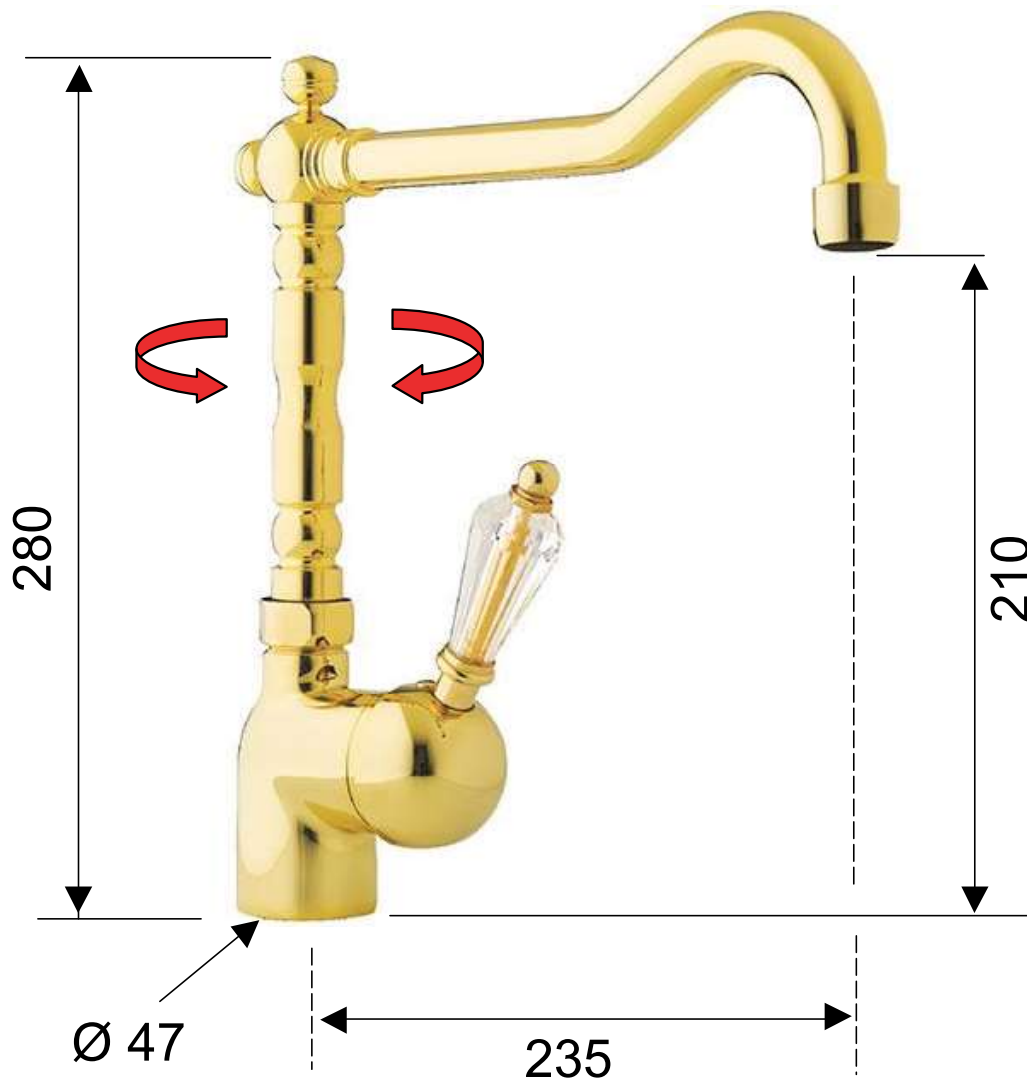

DANIEL

SCHEDA TECNICA TECHNICAL FEATURES

ART. COD.

RY618DO

MATERIALI / MATERIALS

OTTONE DORATO / GOLD BRASS