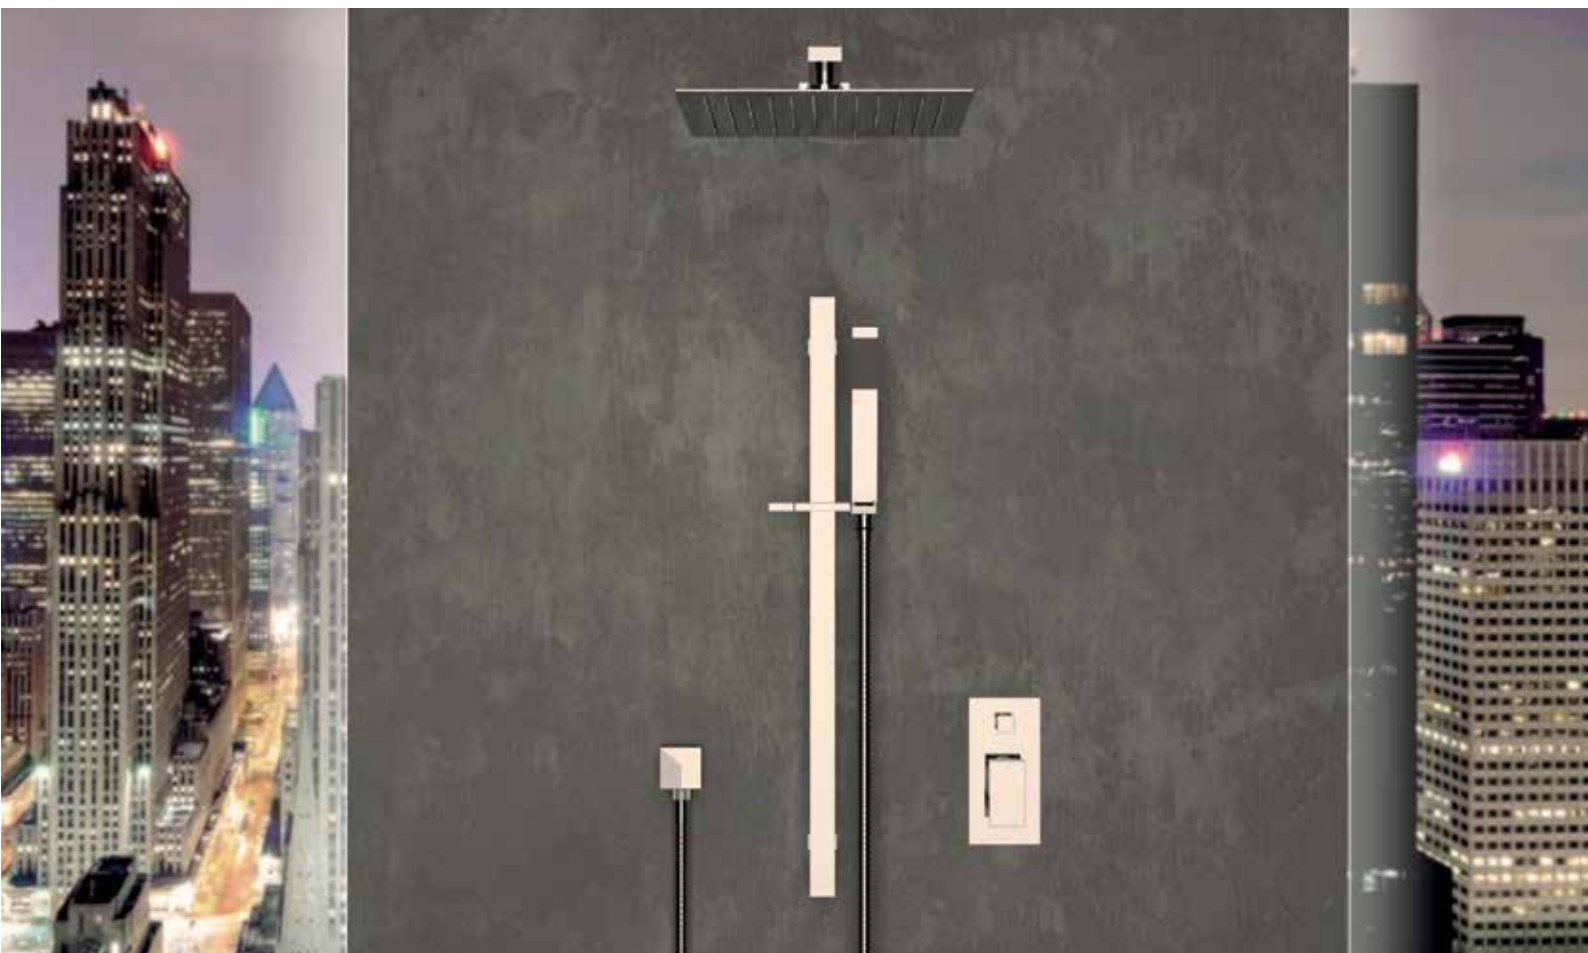

WELLNESS

Set doccia con soffione doccia ultra piatto in acciaio INOX lucidato a specchio, con braccio doccia in ottone cromato 30 cm, saliscendi e doccetta ad 1 funzione tutto in ottone cromato e flessibile 150 cm, presa acqua lusso quadrata, miscelatore incasso con deviatore.

Shower kit with ultra slim stainless steel mirror polished shower head with C.P. brass shower arm 30 cm, deluxe sliding rail with hand shower 1 function all in c.p. brass and flexible hose 150 cm, luxury water punch and built-in mixer with diverter.

SK614Z7920

Disponibile con soffione da cm 20x20 cm e braccio da 30 cm.
Available with head shower cm 20x20 cm and arm 30 cm.

SK614Z7925

Disponibile con soffione da cm 25x25 cm e braccio da 30 cm.
Available with head shower cm 25x25 cm and arm 30 cm.

SK614Z7930

Disponibile con soffione da cm 30x30 cm e braccio da 30 cm.
Available with head shower cm 30x30 cm and arm 30 cm.

SK614Z7940

Disponibile con soffione da cm 40x40 cm e braccio da 40 cm.
Available with head shower cm 40x40 cm and arm 40 cm.

SK614S7920

Disponibile con soffione da cm 20x20 cm e braccio a soffitto da 30 cm.
Available with head shower cm 20x20 cm and ceiling arm 30 cm.

Set doccia con soffione doccia ultra piatto in acciaio INOX lucidato a specchio, con braccio doccia in ottone cromato 30 cm, supporto doccia/presa acqua deluxe, doccetta ad 1 funzione e flessibile conico tutto in ottone cromato 150 cm, miscelatore incasso con deviatore.

Shower kit with ultra slim stainless steel mirror polished shower head with C.P. brass shower arm 30 cm, deluxe shower holder/water punch with hand shower 1 function all in c.p. brass and shower flexible hose in brass 150 cm, built-in mixer with diverter.

SK615Z7920