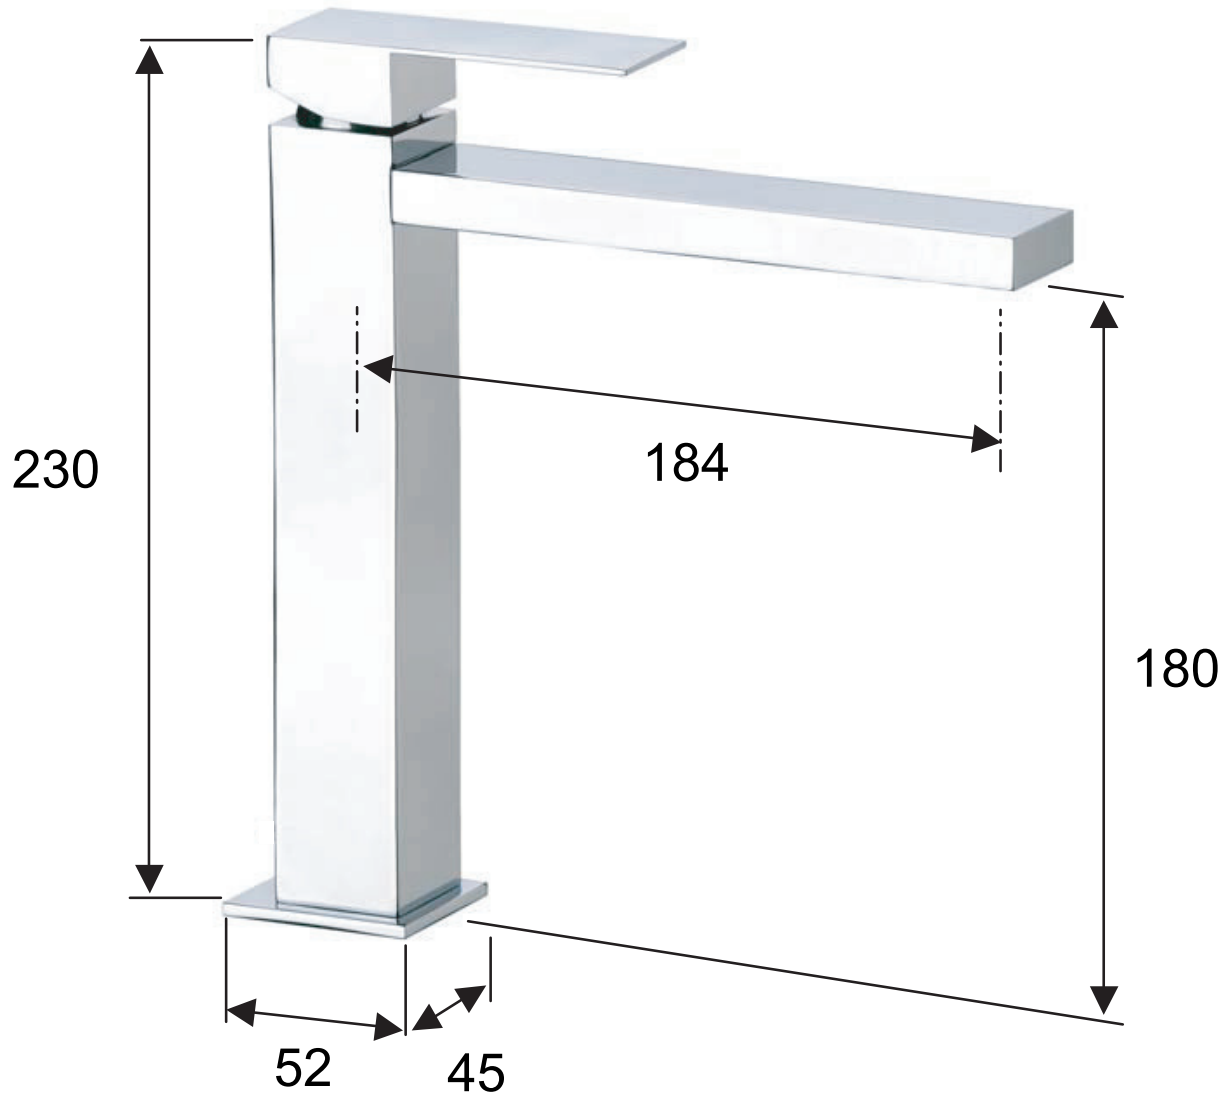

**DANIEL**

SCHEDA TECNICA TECHNICAL FEATURES

ART. COD.

**SK607B**

**MATERIALI / MATERIALS**

OTTONE CROMATO / CHROME PLATED BRASS

**CROMATURA / CHROME PLATING**

UNI EN 248