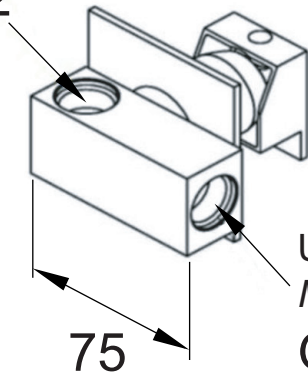

DANIEL

SCHEDA TECNICA TECHNICAL FEATURES

ART. COD.

SK646

ACQUA FREDDA
COLD WATER
G1/2

USCITA ACQUA MISCELATA
MIXED WATER OUTLET
G1/2

ACQUA CALDA
HOT WATER
G1/2

MATERIALI / MATERIALS