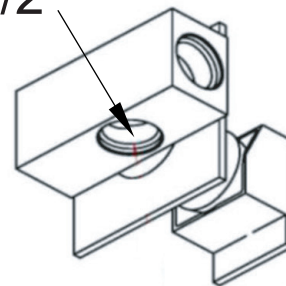

DANIEL

SCHEDA TECNICA TECHNICAL FEATURES

ART. COD.

SK646

ACQUA FREDDA
COLD WATER
G1/2

USCITA ACQUA MISCELATA
MIXED WATER OUTLET
G1/2

ACQUA CALDA
HOT WATER
G1/2

MATERIALI / MATERIALS