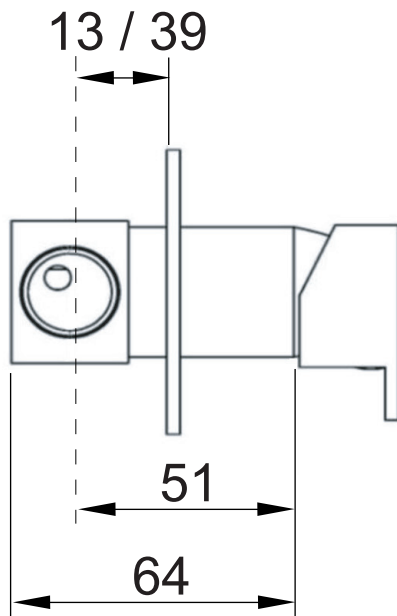

DANIEL

SCHEDA TECNICA TECHNICAL FEATURES

ART. COD.

SK646

ACQUA FREDDA
COLD WATER
G1/2

USCITA ACQUA MISCELATA
MIXED WATER OUTLET
G1/2

ACQUA CALDA
HOT WATER
G1/2

MATERIALI / MATERIALS