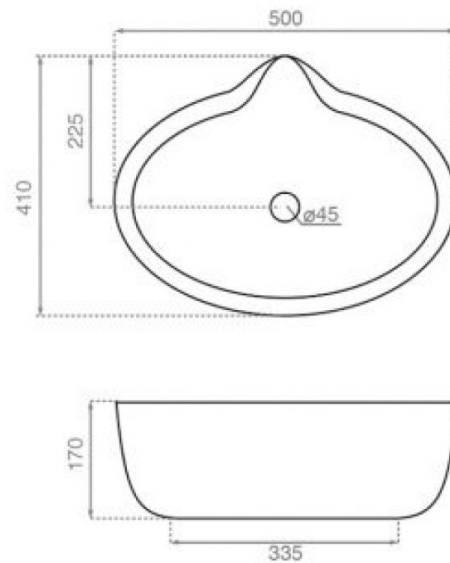

Titanic 2nd class

Ref. 4074

500x410x170

Warning: Invalid argument supplied for foreach() in `/var/www/vhost/thebathcollection.com/home/html/default/templates/email/producto.html.php` on line **156**

Features

Porcelain washbasin
White porcelain.
Dimensions: 500x410x170 mm
Net weight:
Gross weight:
Units per pallet:

Titanic 2nd class