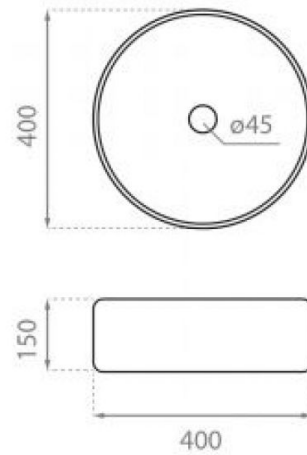

Circular Dinan 40

Ref. 4117

400x150 mm.

Features

Porcelain washbasin
Topcounter
Without overflow

Available colors: