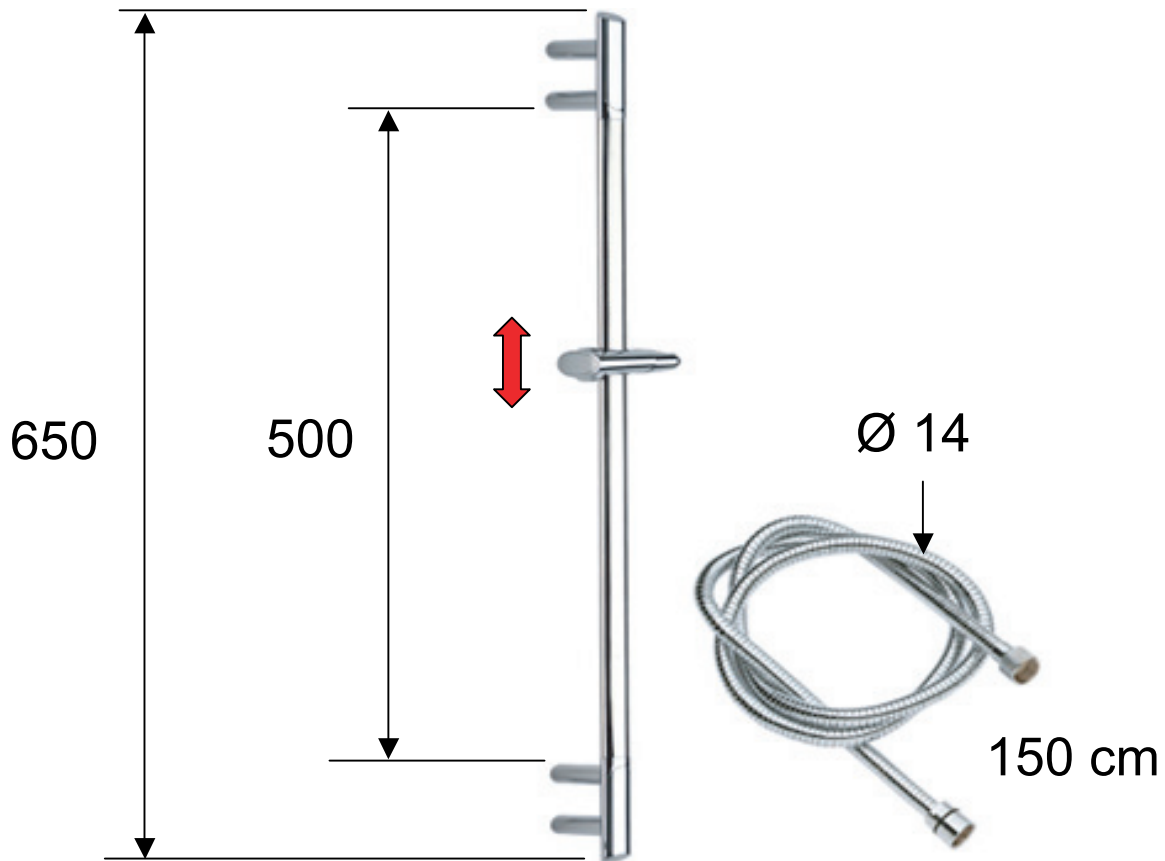

DANIEL

SCHEDA TECNICA TECHNICAL FEATURES

ART. COD.

A388 505

MATERIALI / MATERIALS

OTTONE CROMATO / CHROME PLATED BRASS
ABS CROMATO / CHROME PLATED ABS

CROMATURA / CHROME PLATING

UNI EN 248