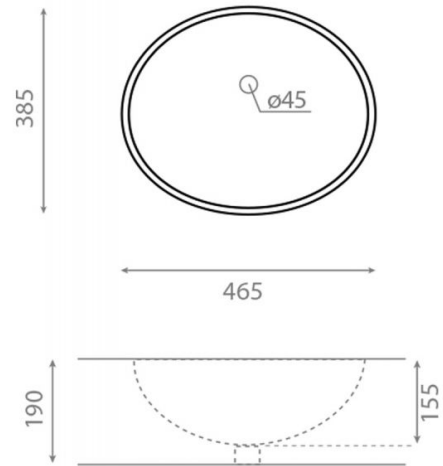

Módena

Ref. 0054

465x385x190 mm

Features

No wall-mounting possibility.
With overflow.
Net weight 7kg, gross weight 8kg.
Units per pallet: 36.