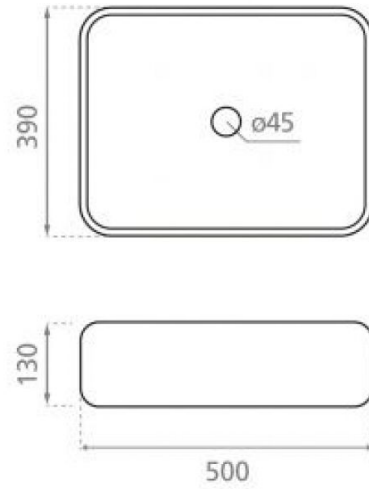

# Rectangular Dinan

## Ref. 4113

500x390x130 mm.

### Features

Topcounter washbasin  
Without overflow  
500x390x130 mm.

Available colors: