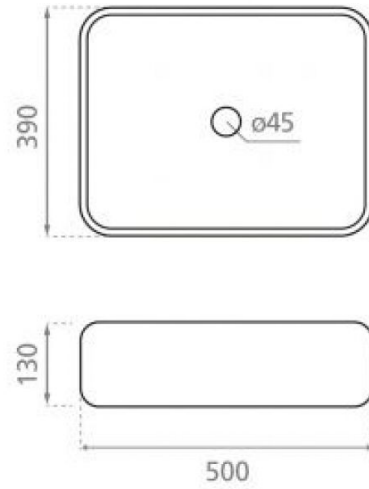

# Rectangular Dinan

## Ref. 4114

500x390x130 mm.

### Features

Topcounter washbasin  
Without overflow  
500x390x130 mm.

Available colors: