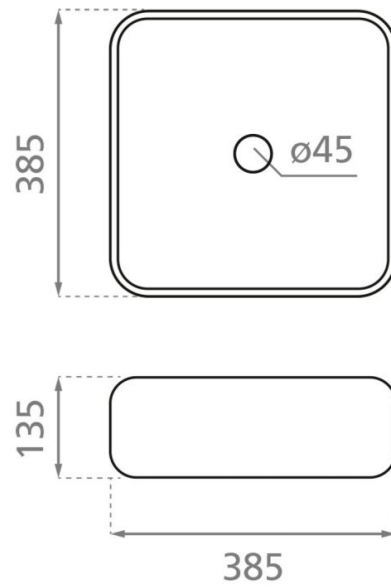

## Ref. 4115

385x385x135 mm.

### Features

Topcounter washbasin  
Without overflow  
White porcelain  
385x385x135 mm.

Available colors: