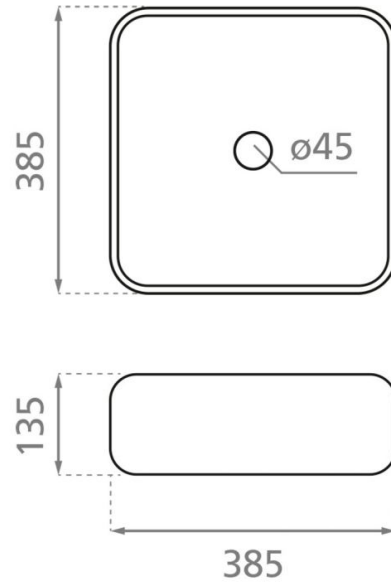

## Ref. 4116

385x385x135 mm.

### Features

Topcounter washbasin  
Without overflow  
Black porcelain  
385x385x135 mm.

Available colors: