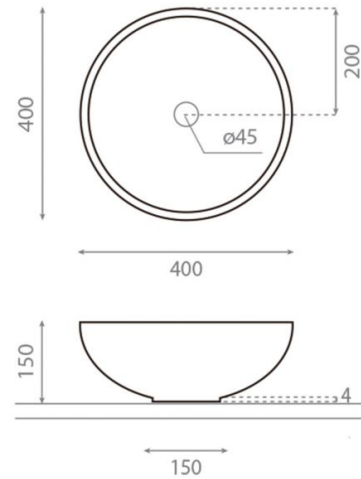

Macael

Ref. 00397

400x150 mm.

Features

Lys topcounter washbasin
Porcelain
Hand-painted
Green finish
Dimensions: 400x150 mm.
Base: 125 mm.