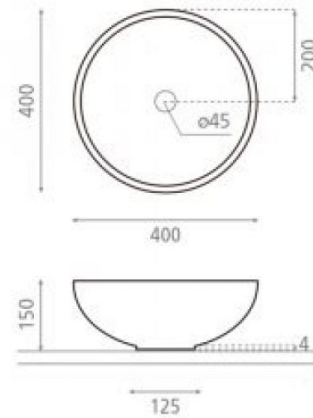

New Lys

Ref. 4084N

400x150 mm.

Features

Porcelain washbasin
Dimensions: 400x150 mm.
Base: 125 mm.

Available colors: