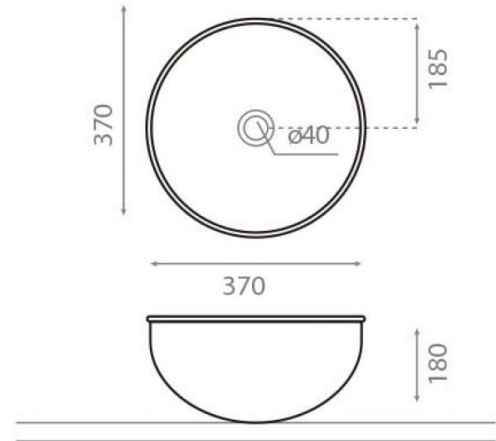

# Mogro

**Ref. 8302**

370x180mm.

## Features

Topcounter washbasin  
Without overflow  
Enamelled stainless steel  
Decorated in Toile de Jouy  
370x180mm.

Available colors: