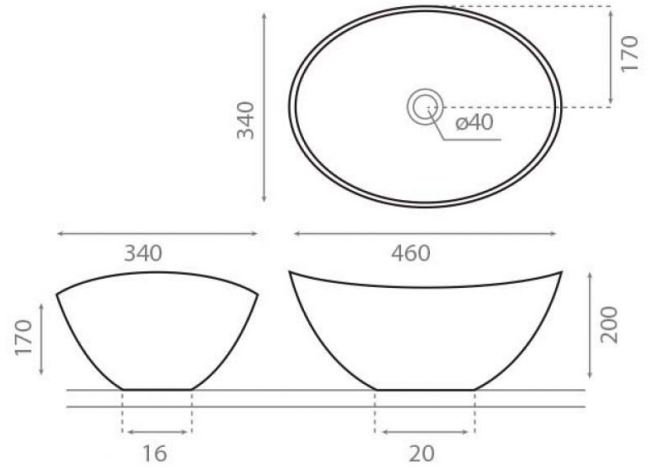

Begur

Ref. 8323

460x340x200mm.

Features

Topcounter washbasin
Without overflow
Shiny aluminium
460x340x200mm.

Available colors: