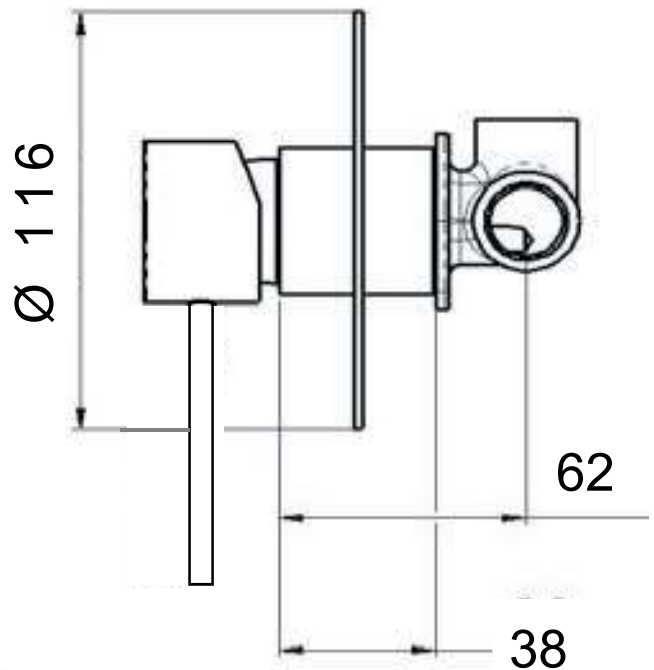

DANIEL

SCHEDA TECNICA TECHNICAL FEATURES

ART. COD.

S20602

USCITA
DOCCIA
SHOWER
OUTLET

MATERIALI / MATERIALS

OTTONE CROMATO / CHROME PLATED BRASS

CROMATURA / CHROME PLATING