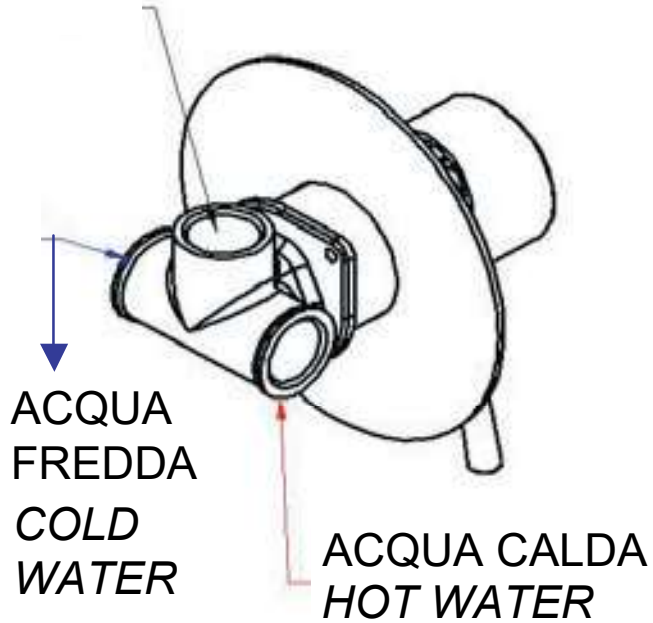

DANIEL

SCHEDA TECNICA TECHNICAL FEATURES

ART. COD.

S20602

USCITA
DOCCIA
SHOWER
OUTLET

MATERIALI / MATERIALS

OTTONE CROMATO / CHROME PLATED BRASS

CROMATURA / CHROME PLATING