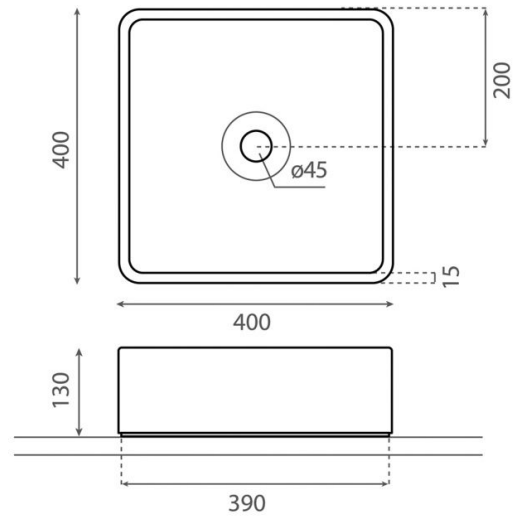

Nestares

Ref. 08051/GC

400x400x130 mm.

Features

Topcounter washbasin
Without overflow
400x400x130 mm.
Cemlab

Available colors: