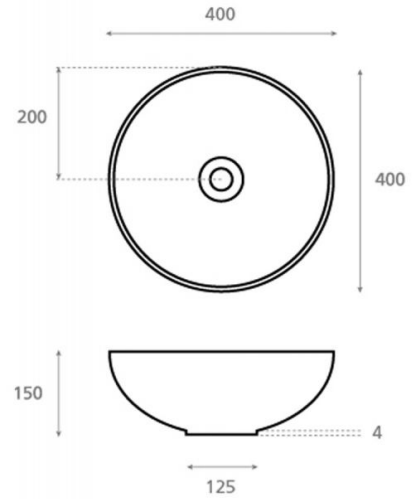

New Lys CRU

Ref. 4084CRU71

400x150 mm.

Features

Porcelain washbasin.
Natural porcelain.
Dimensions: 400x150 mm
Net weight 5kg, gross weight 6kg.
Units per pallet: .

Decorated Terrazo gris.
Available in other finishes.