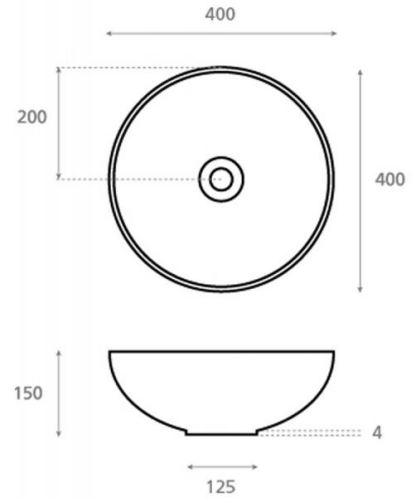

New Lys CRU

Ref. 4084CRU72

400x150 mm.

Features

Porcelain washbasin.
Natural porcelain.
Dimensions: 400x150 mm
Net weight 5kg, gross weight 6kg.
Units per pallet: .

Decorated Terrazo One.
Available in other finishes.