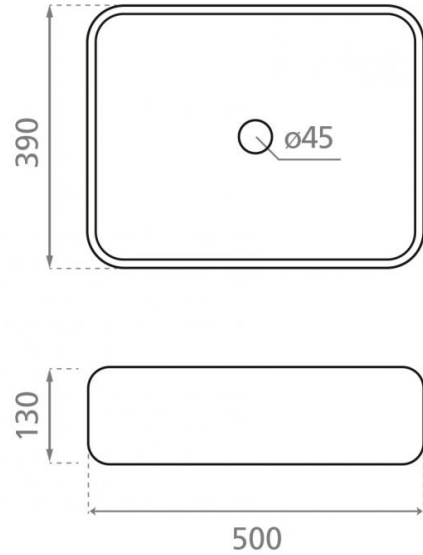

Dinan G&S

Ref. 4113OR

505x390x140 mm.

Features

Decorated Gold.
Available in other finishes.