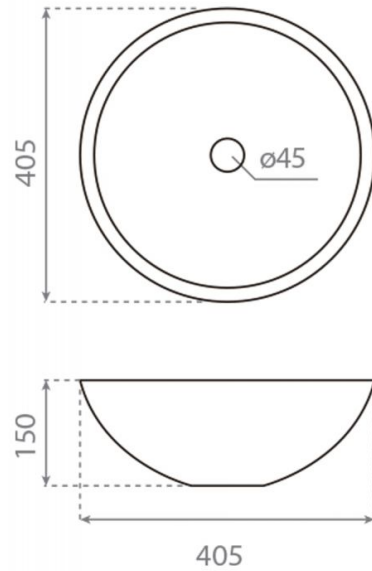

# Brest

**Ref. 4120**  
405x150 mm.

## Features

Topcounter washbasin  
Without overflow  
Inner shiny gold, outer engraved  
400x150 mm.

Available colors: