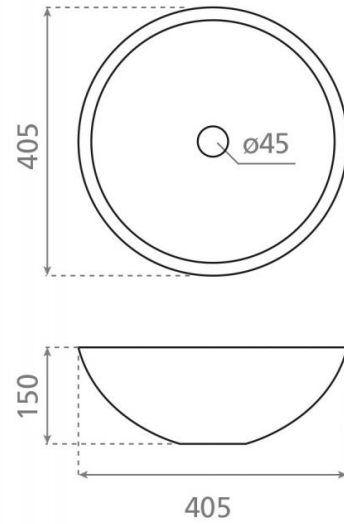

Brest

Ref. 4121
405x150 mm.

Features

Topcounter washbasin
Without overflow
Inner shiny silver, outer engraved
405x150 mm.

Available colors: