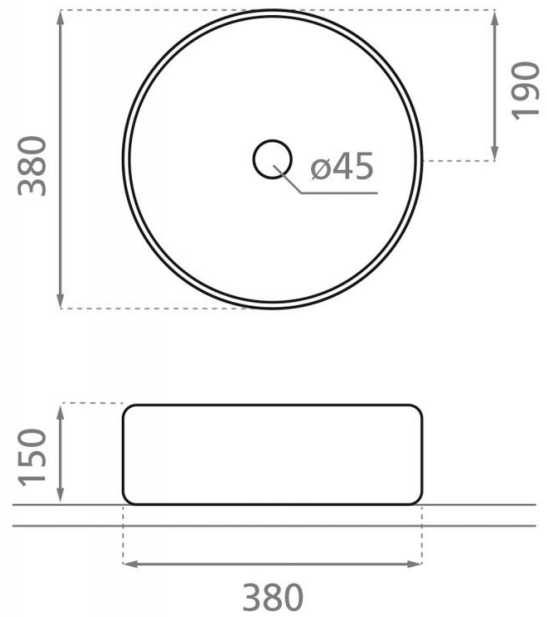

Dinan G&S

Ref. 4142/PL

380x130 mm.

Features

Decorated Silver.
Available in other finishes.