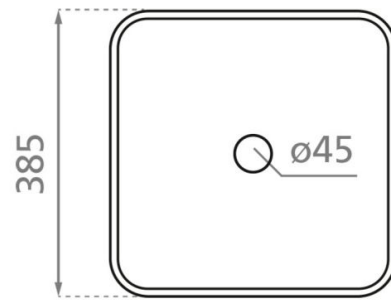

Dinan 40

Ref. 4152

385x385x135 mm.

Features

Topcounter washbasin
Without overflow
Black matt porcelain
385x385x135 mm.

: