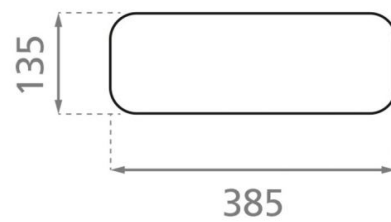

Dinan 40

Ref. 4152

385x385x135 mm.

Features

Topcounter washbasin
Without overflow
Black matt porcelain
385x385x135 mm.

: