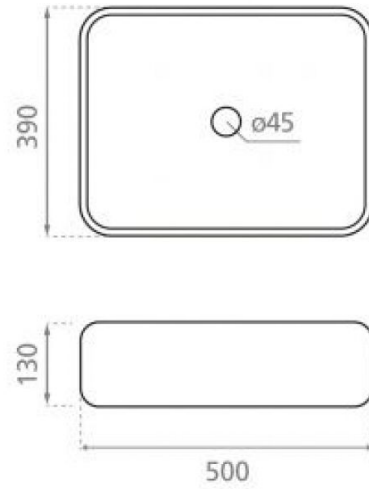

Dinan 50

Ref. 4154

500x390x130 mm.

Features

Topcounter washbasin
Without overflow
500x390x130 mm.

: