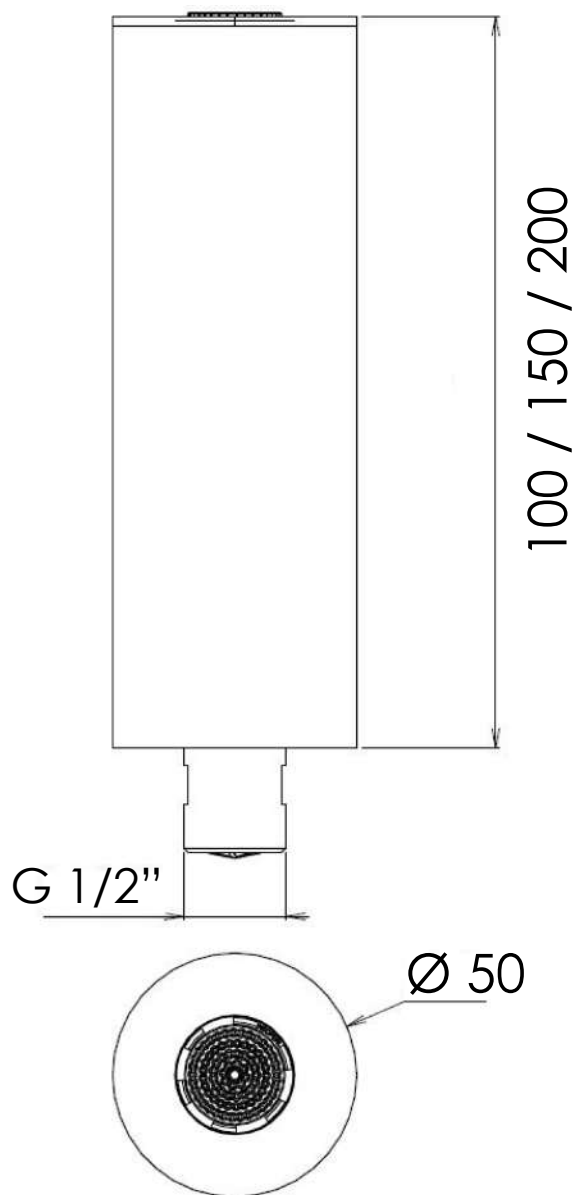

ART. COD.

A578PE

MATERIALI / MATERIALS

ACCIAIO INOX LUCIDATO A SPECCHIO / MIRROR POLISHED STAINLESS STEEL