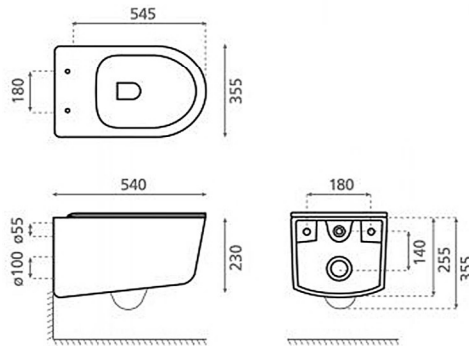

Ref. 4088
Nilo
Porcelain
Dimension: 600 * 400 mm

Ref. 4089
Nilo
Porcelain
Dimension: 500 * 400 mm

Ref. 4050
Baviera
porcelain
Dimension: 300 * 300 mm

Ref. 4013
Moon
porcelain
Dimension: 300 mm

Ref. 0030
Cantabria
porcelain
Dimension: 565 * 485 mm

Ref. 3005AQ
Miami
Glass
Dimension: 425 * 425 mm

UNDER
MOUNT

Ref. 4073
Titanic 1st Class
Porcelain
Dimension: 565 * 415 mm

Ref. 4075
Relif
Porcelain
Dimension: 435 mm

Ref. 0053
Ancona
Porcelain
Dimension: 550 * 410 mm

Ref. 0051N
Torino
Porcelain
Dimension: 510 * 380 mm

Deck Mount

Ref. 0028
Bayona
Porcelain
Dimension: 505 mm

Ref. 4104
Dubai
Porcelain
Dimension: 710 * 425 mm

Ref. 0040
Viena
Porcelain
Dimension: 390 mm

Ref. 0010B
Bergamo
Porcelain
Dimension: 330 * 330 mm

Ref. 0017D
Gomera
Porcelain
Dimension: 390 * 390 mm

Ref. 0064
Orotava
Porcelain
Dimension: 470 * 470 mm

Wall-Hung

Ref. 4561
Abtequera
Porcelain
Matt Black

Ref. 4529UF
Elba
Porcelain
Shiny White

Ref. 4533UF
Yukon
Porcelain
Shiny White