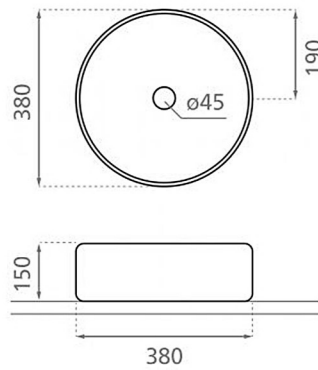

Ref. 08004
Ampuero
Cement
Dimension: 500 mm

METALLIC

Ref. 8335
Begursa
Cast Iron
Matt Black
Dimension: 460 * 320 mm

Ref. 8322
Denia
Matt Aluminum
Dimension: 390 mm

Ref. 8332
Sotres
Stainless Steel
Dimension: 335 mm/ 225 mm Height

Gold & Silver

Ref. 4120
Brest
Porcelain
Inner Shiny Gold, Outer Engraved
Dimension: 405 mm

Ref. 4121
Brest
Porcelain
Inner Shiny Silver, Outer Engraved
Dimension: 405 mm

Ref. 4142-PL
Dinan
Porcelain
Decorated Silver
Dimension: 380 mm

Ref. 4142-OR
Dinan
Porcelain
Decorated Gold
Dimension: 380 mm

Ref. 4113-PL
Dinan
Porcelain
Decorated Gold
Dimension: 500 * 390 mm

Ref. 4113-OR
Dinan
Porcelain
Decorated Gold
Dimension: 500 * 390 mm

Ref. 4074/23
Titanic 2nd Class
Porcelain
Golden Edge
Dimension: 500 * 410 mm

Ref. 4088
Nilo
Porcelain
Dimension: 600 * 400 mm

Ref. 4089
Nilo
Porcelain
Dimension: 500 * 400 mm

Ref. 4050
Baviera
porcelain
Dimension: 300 * 300 mm

Ref. 4013
Moon
porcelain
Dimension: 300 mm

Ref. 0030
Cantabria
porcelain
Dimension: 565 * 485 mm