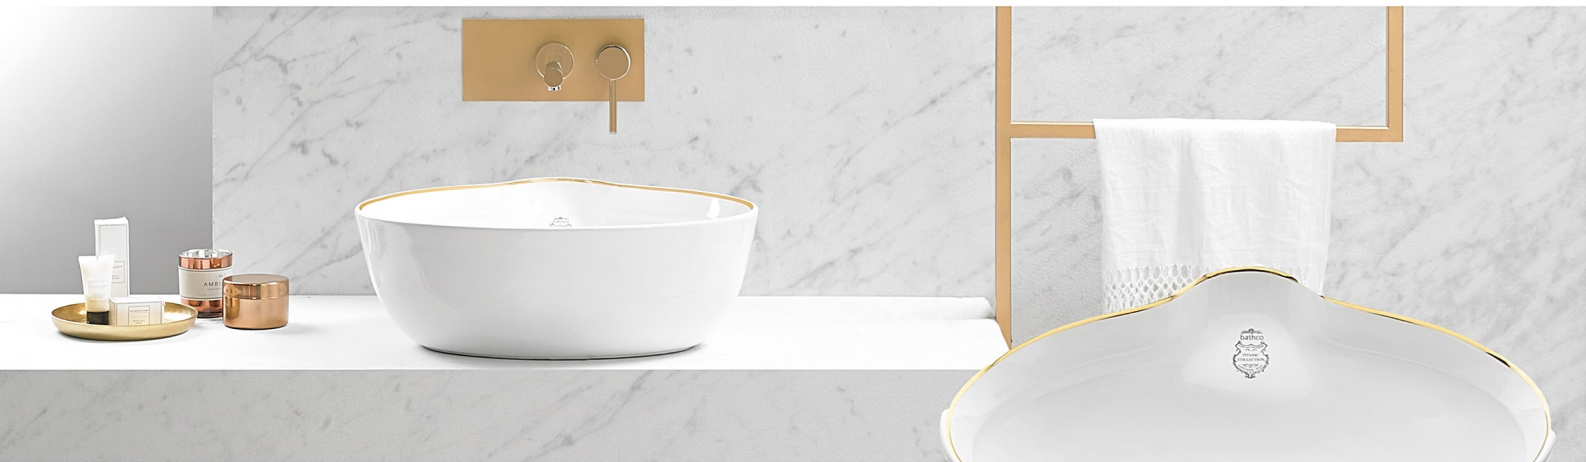

Ref. 4142-OR
Dinan
Porcelain
Decorated Gold
Dimension: 380 mm

Ref. 4113-PL
Dinan
Porcelain
Decorated Gold
Dimension: 500 * 390 mm

Ref. 4113-OR
Dinan
Porcelain
Decorated Gold
Dimension: 500 * 390 mm

Ref. 4074/23
Titanic 2nd Class
Porcelain
Golden Edge
Dimension: 500 * 410 mm

Ref. 4095FL03OR
Gold Flower
Porcelain
Dimension: 400 mm

Ref. 4033BPL
New Cuenca
Porcelain
Shiny Silver
Dimension: 430 mm

Swarovski

Ref. 003SW
White Forest
Matt Porcelain
Handmade Painting
With Swarovski
Dimension: 400 mm