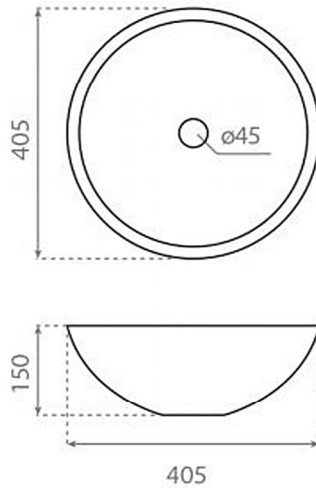

Ref. 08004
Ampuero
Cement
Dimension: 500 mm

METALLIC

Ref. 8335
Begursa
Cast Iron
Matt Black
Dimension: 460 * 320 mm

Ref. 8322
Denia
Matt Aluminum
Dimension: 390 mm

Ref. 8332
Sotres
Stainless Steel
Dimension: 335 mm/ 225 mm Height

Gold & Silver

Ref. 4120
Brest
Porcelain
Inner Shiny Gold, Outer Engraved
Dimension: 405 mm

Ref. 4121
Brest
Porcelain
Inner Shiny Silver, Outer Engraved
Dimension: 405 mm

Ref. 4142-PL
Dinan
Porcelain
Decorated Silver
Dimension: 380 mm

Ref. 4142-OR
Dinan
Porcelain
Decorated Gold
Dimension: 380 mm

Ref. 4113-PL
Dinan
Porcelain
Decorated Gold
Dimension: 500 * 390 mm

Ref. 4113-OR
Dinan
Porcelain
Decorated Gold
Dimension: 500 * 390 mm

Ref. 4074/23
Titanic 2nd Class
Porcelain
Golden Edge
Dimension: 500 * 410 mm

Ref. 4088
Nilo
Porcelain
Dimension: 600 * 400 mm

Ref. 4089
Nilo
Porcelain
Dimension: 500 * 400 mm

Ref. 4050
Baviera
porcelain
Dimension: 300 * 300 mm

Ref. 4013
Moon
porcelain
Dimension: 300 mm

Ref. 0030
Cantabria
porcelain
Dimension: 565 * 485 mm