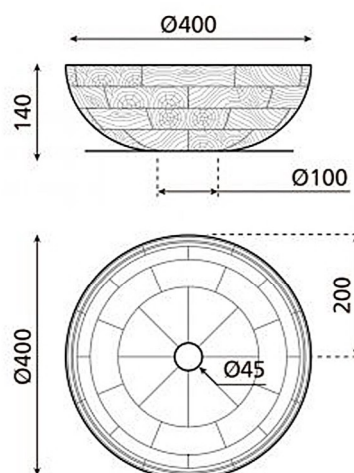

Material

CEMENT

Ref. 08051-GC
Nestares
Cement
Dimension: 400 * 400 mm

Ref. 08051-TJ
Nestares
Cement
Dimension: 400 * 400 mm

Ref. 08050-GO
Pesquera
Cement
Dimension: 400 mm

Ref. 08038
Reinosa
Cement
Dimension: 420 mm

Ref. 08004
Ampuero
Cement
Dimension: 500 mm

METALLIC

Ref. 8335
Begursa
Cast Iron
Matt Black
Dimension: 460 * 320 mm

Ref. 8322
Denia
Matt Aluminum
Dimension: 390 mm

Ref. 8332
Sotres
Stainless Steel
Dimension: 335 mm/ 225 mm Height

Ref. 8315
Mogro
Enammelled Stainless Steel
Dimension: 370 mm

Ref. 8318
Mogro
Enammelled Stainless Steel
Dimension: 370 mm

Ref. 8312
Mogro
Enammelled Stainless Steel
Dimension: 370 mm

Ref. 8302
Mogro
Enammelled Stainless Steel
Dimension: 370 mm

Gold & Silver

Ref. 4120
Brest
Porcelain
Inner Shiny Gold, Outer Engraved
Dimension: 405 mm

Ref. 4121
Brest
Porcelain
Inner Shiny Silver, Outer Engraved
Dimension: 405 mm

Ref. 4142-PL
Dinan
Porcelain
Decorated Silver
Dimension: 380 mm