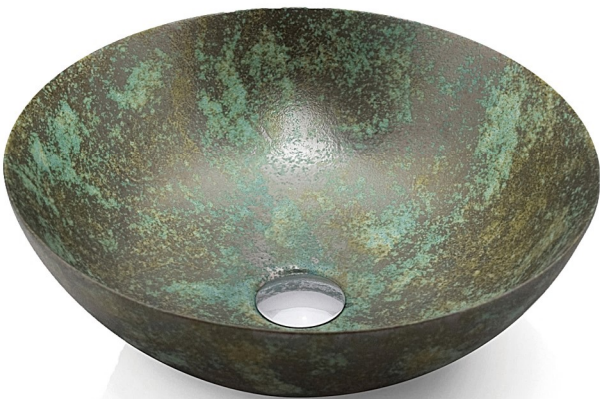

Colored
& Patterned

Ref. 00414
Adam & Eve
Matt Porcelain
Dimension: 400 m

Ref. 00418
Presna
Matt Porcelain
Dimension: 400 mm

Ref. 00397
Macael
Matt Porcelain
Handmade Painting
Dimension: 400 mm

Ref. 00396
Markina
Matt Porcelain
Handmade Painting
Dimension: 400 mm

Ref. 00424
Oro Negro/ Black Gold
Porcelain
Handmade Painting
Dimension: 400 mm

Ref. 00400
Corten
Matt Porcelain
Handmade Painting
Dimension: 400 mm

Ref. 00412
Oplalo
Matt Porcelain
Handmade Painting
Dimension: 400 mm

Ref. 1054MC
Oxide
Porcelain
Handmade Painting
Dimension: 400 mm

Ref. 00451
Oval Toile de Jouy
Porcelain
Dimension: 320 * 500 mm

Ref. 00450
Wadi Toile De Jouy
Porcelain
Dimension: 380 mm

Ref. 00448
Wadi Rustico
Porcelain
Dimension: 380 mm