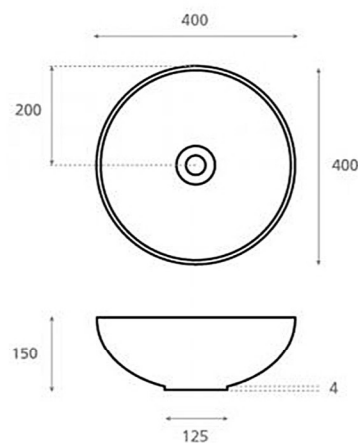

Gold & Silver

Ref. 4120
Brest
Porcelain
Inner Shiny Gold, Outer Engraved
Dimension: 405 mm

Ref. 4121
Brest
Porcelain
Inner Shiny Silver, Outer Engraved
Dimension: 405 mm

Ref. 4142-PL
Dinan
Porcelain
Decorated Silver
Dimension: 380 mm

Ref. 4142-OR
Dinan
Porcelain
Decorated Gold
Dimension: 380 mm

Ref. 4113-PL
Dinan
Porcelain
Decorated Gold
Dimension: 500 * 390 mm

Ref. 4113-OR
Dinan
Porcelain
Decorated Gold
Dimension: 500 * 390 mm

Ref. 4074/23
Titanic 2nd Class
Porcelain
Golden Edge
Dimension: 500 * 410 mm

Ref. 4095FL03OR
Gold Flower
Porcelain
Dimension: 400 mm

Ref. 4033BPL
New Cuenca
Porcelain
Shiny Silver
Dimension: 430 mm

Swarovski

Ref. 003SW
White Forest
Matt Porcelain
Handmade Painting
With Swarovski
Dimension: 400 mm

Ref. 4088
Nilo
Porcelain
Dimension: 600 * 400 mm

Ref. 4089
Nilo
Porcelain
Dimension: 500 * 400 mm

Ref. 4050
Baviera
porcelain
Dimension: 300 * 300 mm

Ref. 4013
Moon
porcelain
Dimension: 300 mm

Ref. 0030
Cantabria
porcelain
Dimension: 565 * 485 mm