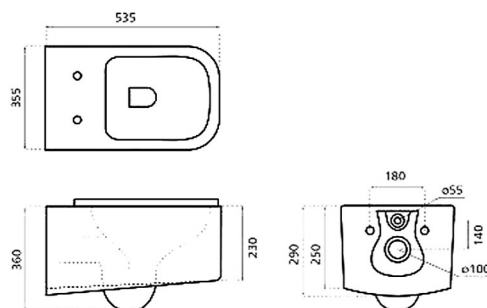

Ref. 0012B
Castellon
Porcelain
Dimension: 430 mm

Ref. 4033
Cuenca
porcelain
Dimension: 450 mm

Ref. 4087
Volta
porcelain
Dimension: 420 mm

Ref. 4130
Livorno
Porcelain
Dimension: 600 * 405 mm

Ref. 4129
Livorno
Porcelain
Dimension: 550 * 360 mm

Ref. 4088
Nilo
Porcelain
Dimension: 600 * 400 mm

Ref. 4089
Nilo
Porcelain
Dimension: 500 * 400 mm

Ref. 4050
Baviera
porcelain
Dimension: 300 * 300 mm

Ref. 4013
Moon
porcelain
Dimension: 300 mm

Ref. 0030
Cantabria
porcelain
Dimension: 565 * 485 mm

Ref. 0051N
Torino
Porcelain
Dimension: 510 * 380 mm

Deck Mount

Ref. 0028
Bayona
Porcelain
Dimension: 505 mm

Ref. 4104
Dubai
Porcelain
Dimension: 710 * 425 mm

Ref. 0040
Viena
Porcelain
Dimension: 390 mm

Ref. 0010B
Bergamo
Porcelain
Dimension: 330 * 330 mm

Ref. 0017D
Gomera
Porcelain
Dimension: 390 * 390 mm

Ref. 0064
Orotava
Porcelain
Dimension: 470 * 470 mm

Wall-Hung

Ref. 4561
Abtequera
Porcelain
Matt Black

Ref. 4529UF
Elba
Porcelain
Shiny White

Ref. 4533UF
Yukon
Porcelain
Shiny White