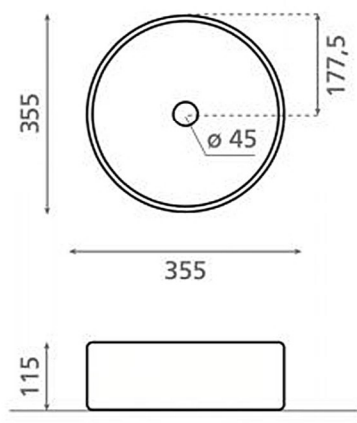

Ref. 1054MC
Oxide
Porcelain
Handmade Painting
Dimension: 400 mm

Ref. 00451
Oval Toile de Jouy
Porcelain
Dimension: 320 * 500 mm

Ref. 00450
Wadi Toile De Jouy
Porcelain
Dimension: 380 mm

Ref. 00448
Wadi Rustico
Porcelain
Dimension: 380 mm

Ref. 00452
Wadi Toile De Jouy
Porcelain
Dimension: 380 mm

Ref. 00453
Wadi Toile De Jouy
Porcelain
Dimension: 320* 500 mm

Ref. 00446
Wadi Rustico
Porcelain
Dimension: 380 mm

Ref. 00454
Wadi gris
Porcelain
Dimension: 380 mm

Ref. 00464
Wadi Negro
Porcelain
Dimension: 380 mm

Ref. 00465
Oval Negro
Porcelain
Dimension: 320 * 500 mm

Ref. 4192
Dobra
Porcelain
Natural Finish
Dimension: 380 mm

Ref. 00442
Carnac
Matt Porcelain
Dimension: 380 mm

Ref. 4088
Nilo
Porcelain
Dimension: 600 * 400 mm

Ref. 4089
Nilo
Porcelain
Dimension: 500 * 400 mm

Ref. 4050
Baviera
porcelain
Dimension: 300 * 300 mm

Ref. 4013
Moon
porcelain
Dimension: 300 mm

Ref. 0030
Cantabria
porcelain
Dimension: 565 * 485 mm