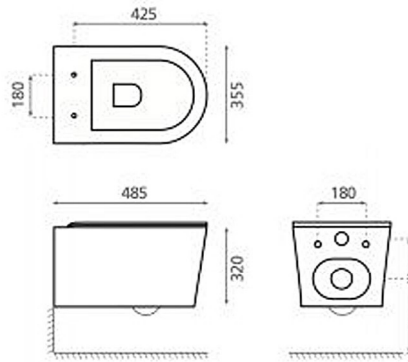

Ref. 4088
Nilo
Porcelain
Dimension: 600 * 400 mm

Ref. 4089
Nilo
Porcelain
Dimension: 500 * 400 mm

Ref. 4050
Baviera
porcelain
Dimension: 300 * 300 mm

Ref. 4013
Moon
porcelain
Dimension: 300 mm

Ref. 0030
Cantabria
porcelain
Dimension: 565 * 485 mm

Ref. 3005AQ
Miami
Glass
Dimension: 425 * 425 mm

UNDER
MOUNT

Ref. 4073
Titanic 1st Class
Porcelain
Dimension: 565 * 415 mm

Ref. 4075
Relif
Porcelain
Dimension: 435 mm

Ref. 0053
Ancona
Porcelain
Dimension: 550 * 410 mm

Ref. 0051N
Torino
Porcelain
Dimension: 510 * 380 mm

Deck Mount

Ref. 0028
Bayona
Porcelain
Dimension: 505 mm

Ref. 4104
Dubai
Porcelain
Dimension: 710 * 425 mm

Ref. 0040
Viena
Porcelain
Dimension: 390 mm

Ref. 0010B
Bergamo
Porcelain
Dimension: 330 * 330 mm

Ref. 0017D
Gomera
Porcelain
Dimension: 390 * 390 mm

Ref. 0064
Orotava
Porcelain
Dimension: 470 * 470 mm

Wall-Hung

Ref. 4561
Abtequera
Porcelain
Matt Black

Ref. 4529UF
Elba
Porcelain
Shiny White

Ref. 4533UF
Yukon
Porcelain
Shiny White