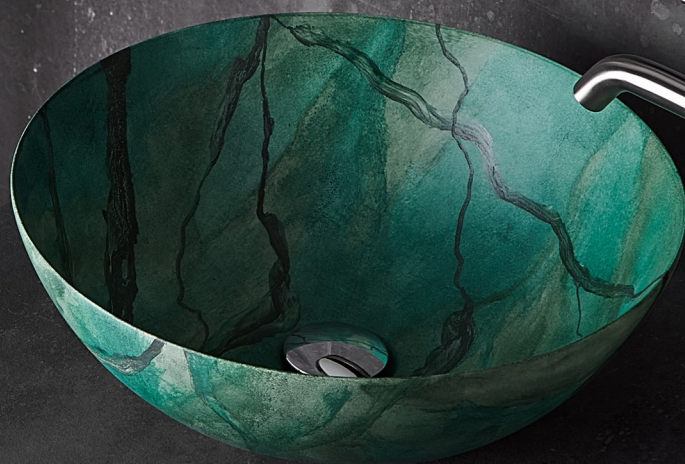

Ref. 00397
Macael
Matt Porcelain
Handmade Painting
Dimension: 400 mm

Ref. 00396
Markina
Matt Porcelain
Handmade Painting
Dimension: 400 mm