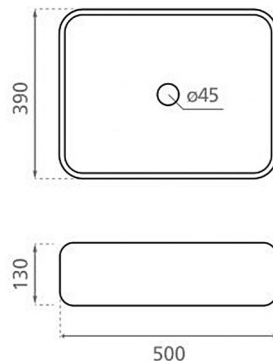

Ref. 08004
Ampuero
Cement
Dimension: 500 mm

METALLIC

Ref. 8335
Begursa
Cast Iron
Matt Black
Dimension: 460 * 320 mm

Ref. 8322
Denia
Matt Aluminum
Dimension: 390 mm

Ref. 8332
Sotres
Stainless Steel
Dimension: 335 mm/ 225 mm Height

Gold & Silver

Ref. 4120
Brest
Porcelain
Inner Shiny Gold, Outer Engraved
Dimension: 405 mm

Ref. 4121
Brest
Porcelain
Inner Shiny Silver, Outer Engraved
Dimension: 405 mm

Ref. 4142-PL
Dinan
Porcelain
Decorated Silver
Dimension: 380 mm

Ref. 4142-OR
Dinan
Porcelain
Decorated Gold
Dimension: 380 mm

Ref. 4113-PL
Dinan
Porcelain
Decorated Gold
Dimension: 500 * 390 mm

Ref. 4113-OR
Dinan
Porcelain
Decorated Gold
Dimension: 500 * 390 mm

Ref. 4074/23
Titanic 2nd Class
Porcelain
Golden Edge
Dimension: 500 * 410 mm

Ref. 4088
Nilo
Porcelain
Dimension: 600 * 400 mm

Ref. 4089
Nilo
Porcelain
Dimension: 500 * 400 mm

Ref. 4050
Baviera
porcelain
Dimension: 300 * 300 mm

Ref. 4013
Moon
porcelain
Dimension: 300 mm

Ref. 0030
Cantabria
porcelain
Dimension: 565 * 485 mm