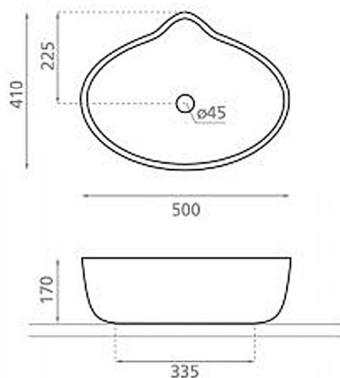

Gold & Silver

Ref. 4120
Brest
Porcelain
Inner Shiny Gold, Outer Engraved
Dimension: 405 mm

Ref. 4121
Brest
Porcelain
Inner Shiny Silver, Outer Engraved
Dimension: 405 mm

Ref. 4142-PL
Dinan
Porcelain
Decorated Silver
Dimension: 380 mm

Ref. 4142-OR
Dinan
Porcelain
Decorated Gold
Dimension: 380 mm

Ref. 4113-PL
Dinan
Porcelain
Decorated Gold
Dimension: 500 * 390 mm

Ref. 4113-OR
Dinan
Porcelain
Decorated Gold
Dimension: 500 * 390 mm

Ref. 4074/23
Titanic 2nd Class
Porcelain
Golden Edge
Dimension: 500 * 410 mm

Ref. 4095FL03OR
Gold Flower
Porcelain
Dimension: 400 mm

Ref. 4033BPL
New Cuenca
Porcelain
Shiny Silver
Dimension: 430 mm

Swarovski

Ref. 003SW
White Forest
Matt Porcelain
Handmade Painting
With Swarovski
Dimension: 400 mm

Ref. 4088
Nilo
Porcelain
Dimension: 600 * 400 mm

Ref. 4089
Nilo
Porcelain
Dimension: 500 * 400 mm

Ref. 4050
Baviera
porcelain
Dimension: 300 * 300 mm

Ref. 4013
Moon
porcelain
Dimension: 300 mm

Ref. 0030
Cantabria
porcelain
Dimension: 565 * 485 mm