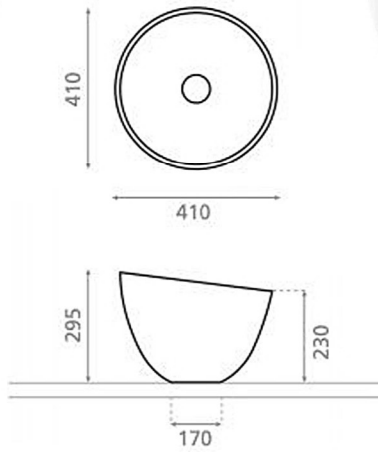

Ref. 4142-OR
Dinan
Porcelain
Decorated Gold
Dimension: 380 mm

Ref. 4113-PL
Dinan
Porcelain
Decorated Gold
Dimension: 500 * 390 mm

Ref. 4113-OR
Dinan
Porcelain
Decorated Gold
Dimension: 500 * 390 mm

Ref. 4074/23
Titanic 2nd Class
Porcelain
Golden Edge
Dimension: 500 * 410 mm

Ref. 008SW
Dance Circle
Matt Porcelain
With Swarovski
Dimension: 400 mm

Ref. 006SW
Dance Rhombus
Drop In
Porcelain
With Swarovski
Dimension: 435 mm

Black

&

White

Ref. 4172
kilimanjaro
Matt Black
Porcelain
Dimension: 410 mm

Ref. 4171
kilimanjaro
Shiny White
Porcelain
Dimension: 410 mm

Ref. 4117
Dinan Round
Shiny Black
Porcelain
Dimension: 400mm

Ref. 4150
Dinan Round
Matt Black
Porcelain
Dimension: 380mm

Ref. 4151
Dinan Round
Matt White
Porcelain
Dimension: 380mm

Ref. 4088
Nilo
Porcelain
Dimension: 600 * 400 mm

Ref. 4089
Nilo
Porcelain
Dimension: 500 * 400 mm

Ref. 4050
Baviera
porcelain
Dimension: 300 * 300 mm

Ref. 4013
Moon
porcelain
Dimension: 300 mm

Ref. 0030
Cantabria
porcelain
Dimension: 565 * 485 mm