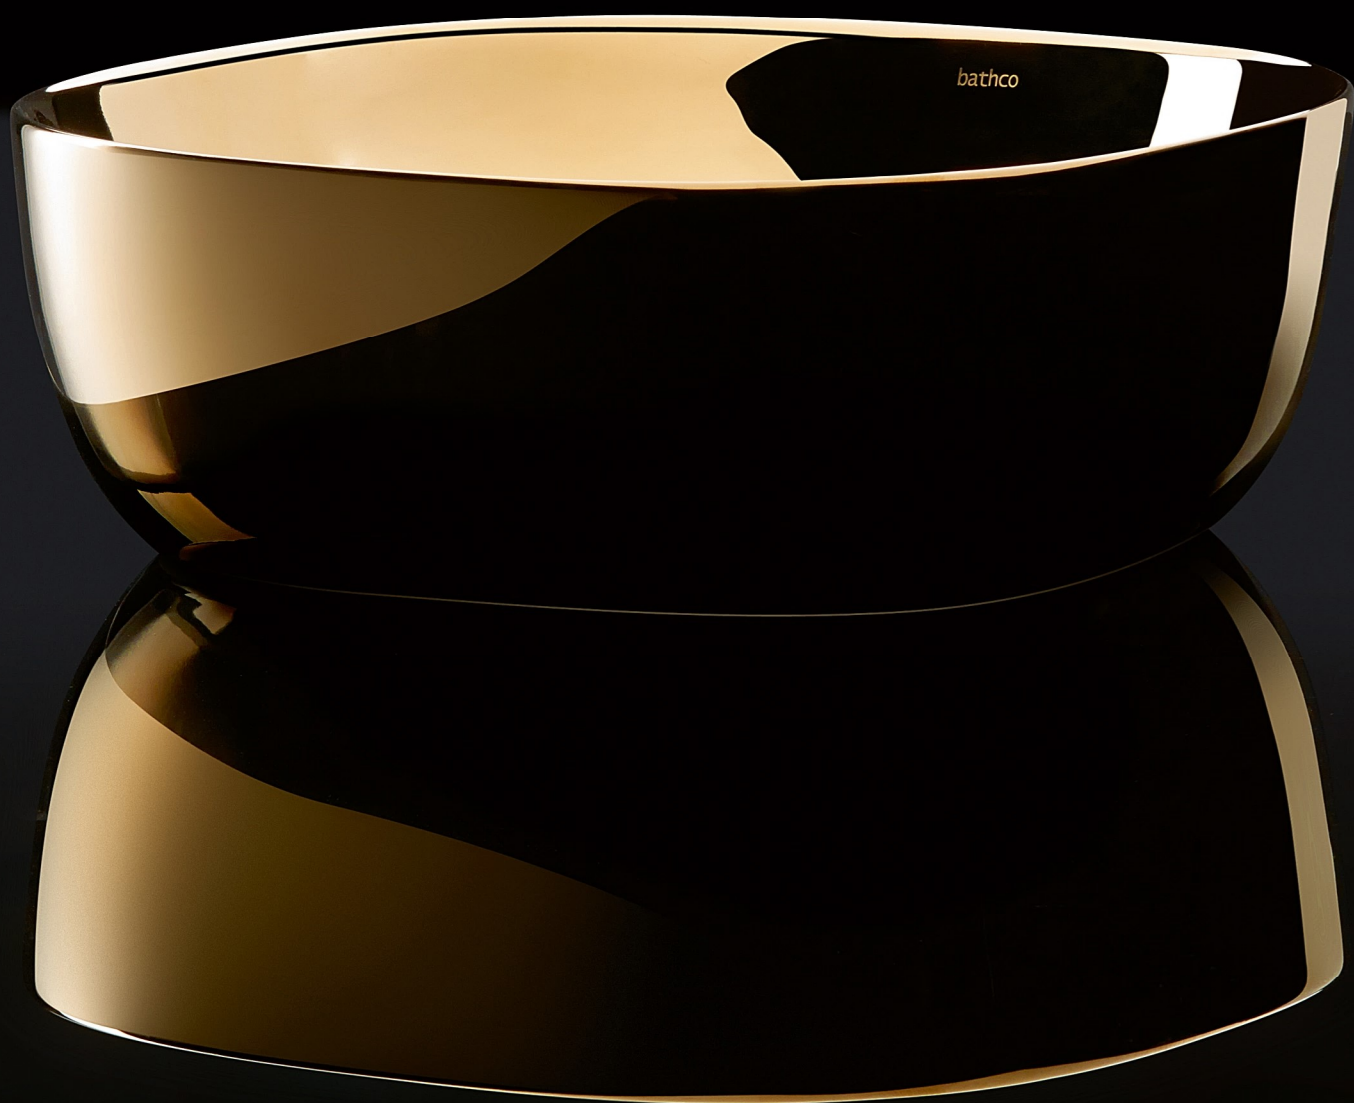

Gold & Silver