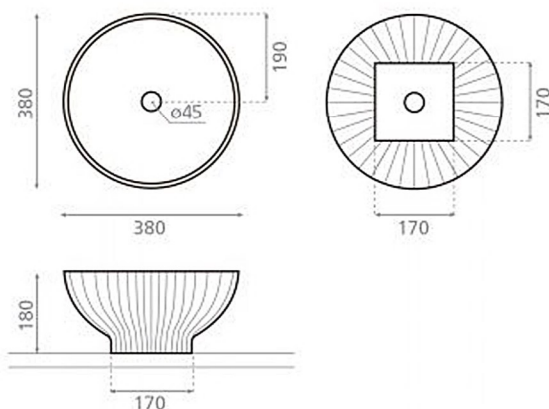

Ref. 1054MC
Oxide
Porcelain
Handmade Painting
Dimension: 400 mm

Ref. 00451
Oval Toile de Jouy
Porcelain
Dimension: 320 * 500 mm

Ref. 00450
Wadi Toile De Jouy
Porcelain
Dimension: 380 mm

Ref. 00448
Wadi Rustico
Porcelain
Dimension: 380 mm

Ref. 00452
Wadi Toile De Jouy
Porcelain
Dimension: 380 mm

Ref. 00453
Wadi Toile De Jouy
Porcelain
Dimension: 320* 500 mm

Ref. 00446
Wadi Rustico
Porcelain
Dimension: 380 mm

Ref. 00454
Wadi gris
Porcelain
Dimension: 380 mm

Ref. 00464
Wadi Negro
Porcelain
Dimension: 380 mm

Ref. 00465
Oval Negro
Porcelain
Dimension: 320 * 500 mm

Ref. 4192
Dobra
Porcelain
Natural Finish
Dimension: 380 mm

Ref. 00442
Carnac
Matt Porcelain
Dimension: 380 mm

Ref. 4088
Nilo
Porcelain
Dimension: 600 * 400 mm

Ref. 4089
Nilo
Porcelain
Dimension: 500 * 400 mm

Ref. 4050
Baviera
porcelain
Dimension: 300 * 300 mm

Ref. 4013
Moon
porcelain
Dimension: 300 mm

Ref. 0030
Cantabria
porcelain
Dimension: 565 * 485 mm