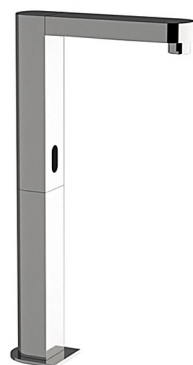

615Z

Built-in shower set, including built-in mixer with diverter wall water connection with hand shower holder wall arm, shower head

4702

SK4702-CR

Built-in spout with diverter

30017

SEN30017L

Sensor control basin mixer with water temperature adjustment