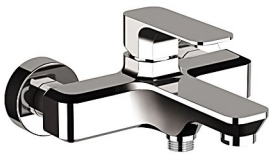

606

TA606-CR

TA606-OT

Single-lever basin mixer

607

TA607B-CR

TA607B-OT

XL basin mixer

600H

TA600H-CR

TA600H-OT

Bath mixer with diverter

631

TA631-CR

TA631-OT

Wall-mounted toilet mixer

615Z

TA615Z-CR

Built-in shower set, including built-in mixer with diverter wall water connection with hand shower holder wall arm, shower head

615Z

TA615Z-OT

Built-in shower set, including built-in mixer with diverter wall water connection with hand shower holder wall arm, shower head