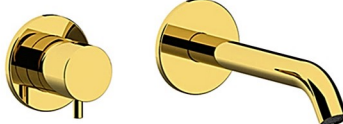

S20646/TK4704-OT

S20646/TK4704-15

Single-lever built-in basin mixer

615Z

S20615ZO-CR

Built-in shower set including built-in mixer with diverter, wall water connection with hand showerholder wall arm, shower head