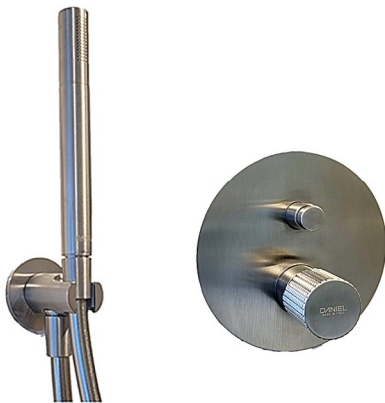

High Basin Mixer

606

TR606N-OP

TC606N-XV

Single-lever basin mixer

Shower Head

SSA578LP

SS2A578LPN

SSA578PECM10

SS1A578PECM15

SS2A578PECM20

615Z

TC615Z-XV

Built-in shower set, including:  
built-in mixer with diverter  
wall water connection with  
hand shower holder  
wall arm And Shower Head

615Z

TR615Z-OP

Built-in shower set, including:  
built-in mixer with diverter  
wall water connection with  
hand shower holder  
wall arm And Shower Head