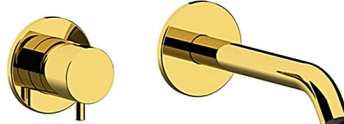

607

TK607B-CR

TK607B-XV

TK607B-OP

TK607B-15

High basin mixer

606/655

TK606-CR

TK655-XV

Single-lever basin mixer

645

TK645-CR

TK645-OT

TK645DC-XV

TK645DC-OP

Built-in shut-off set

632

TK632P-CR

TK632P-OT

TK632P-15

TK632P-XV

TK632P-OP

Single-lever built-in basin mixer

646

S20646-CR

S20646-OT

S20646-XV

S20646-OP

S20646-15

Built-in single-lever mixer