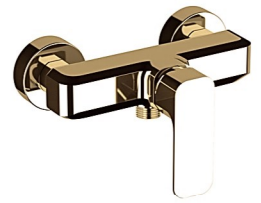

631

TA631-CR

TA631-OT

Wall-mounted toilet mixer

615Z

TA615Z-CR

Built-in shower set, including built-in mixer with diverter wall water connection with hand shower holder wall arm, shower head

615Z